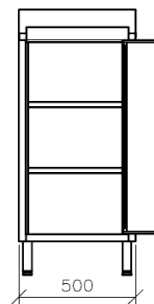

STAND-UP DESKS

CHEST OF DRAWERS

0,8 mm thick stainless steel brushed 2J finish (Scotch-Brite), inclined writing top with pen stop, with or without drawer, doors and drawer closed with key lock, adjustable screw on feet or on 4 wheels (front 2 with breaks).

STAND -UP DESKS – STANDARD

X40650

1 door, 1 drawer, with feet

mm 500 x 400 x 1170 H

X4010

1 door, 1 drawer, with wheels

mm 500 x 400 x 1170 H

X40590

2 doors, 1 drawer, with feet

mm 800 x 400 x 1170 H

X4030

2 doors, 1 drawer, with wheels

mm 800 x 400 x 1170 H

X4006

1 door, 2 shelves, with feet

mm 500 x 400 x 1170 H

X4040

1 door, 2 shelves, with wheels

mm 500 x 400 x 1170 H

X4005

2 doors, 2 shelves, with feet

mm 800 x 400 x 1170 H

X4020

2 doors, 2 shelves, with wheels

mm 800 x 400 x 1170 H

mm 400 deep