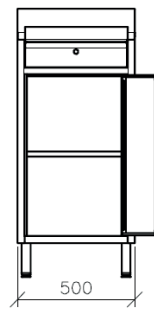

STAND-UP DESKS

CHEST OF DRAWERS

0,8 mm thick stainless steel brushed 2J finish (Scotch-Brite), inclined writing top with pen stop, with or without drawer, doors and drawer closed with key lock, adjustable screw on feet or on 4 wheels (front 2 with breaks).

STAND -UP DESKS – STANDARD

X40650

1 door, 1 drawer, with feet

mm 500 x 400 x 1170 H

X4010

1 door, 1 drawer, with wheels

mm 500 x 400 x 1170 H

X40590

2 doors, 1 drawer, with feet

mm 800 x 400 x 1170 H

X4030

2 doors, 1 drawer, with wheels

mm 800 x 400 x 1170 H

X4006

1 door, 2 shelves, with feet

mm 500 x 400 x 1170 H

X4040

1 door, 2 shelves, with wheels

mm 500 x 400 x 1170 H

X4005

2 doors, 2 shelves, with feet

mm 800 x 400 x 1170 H

X4020

2 doors, 2 shelves, with wheels

mm 800 x 400 x 1170 H

mm 400 deep