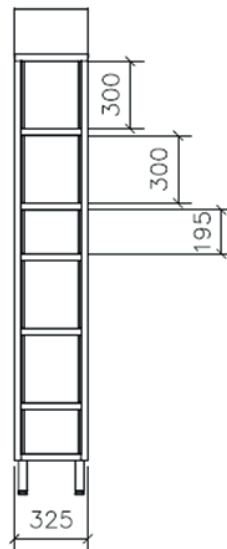

PIGEONHOLE LOCKERS
SIT-OVER PIGEONHOLE BENCHES
STAND-ALONE BENCHES

0,8 mm thick stainless steel brushed 2J finish (Scotch-Brite), dustproof slanting top, adjustable screw on feet.

PIGEONHOLE LOCKERS – WITHOUT DOORS

Clothes mm 300
Clothes mm 300
Shoos mm 195

X4007/06 -01
1 column, 6 compartments
mm 325 x 400 x 1950 / 2160 H

X4007/12-01
2 columns, 12 compartments
mm 615 x 400 x 1950 / 2160 H

X4007/18-01
3 columns, 18 compartments
mm 910 x 400 x 1950 / 2160 H

X4007/24 -01
4 columns, 24 compartments
mm 1200 x 400 x 1950 / 2160 H

mm 400 deep