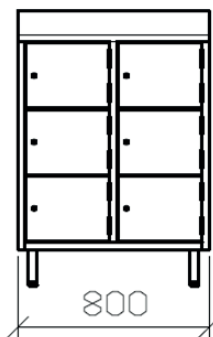

CHEST OF DRAWERS – STANDARD

X4190
 4 drawers with key lock
 mm 800 x 600 x 1100 H

mm 600 deep

LOW PIGEONHOLE LOCKER – WITH DOORS

X4007/6
 3 columns, 6 doors
 mm 800 x 400 x 1170 H

mm 400 deep

PIGEONHOLE LOCKERS
 SIT-OVER PIGEONHOLE BENCHES
 STAND-ALONE BENCHES