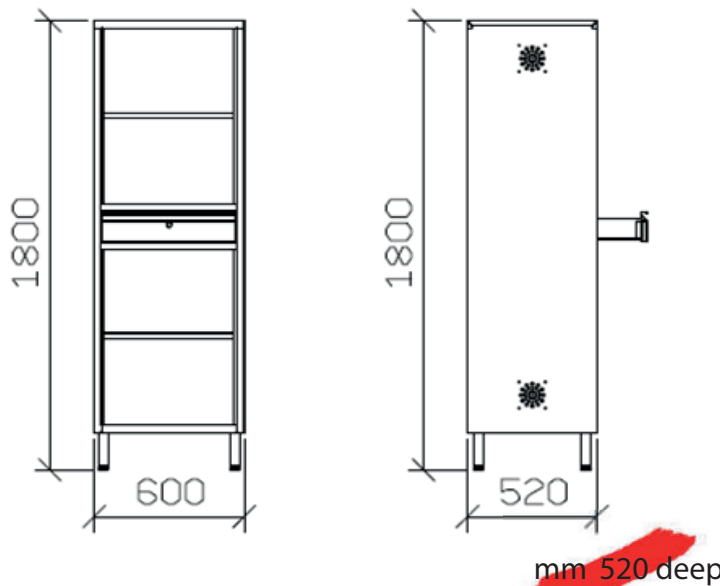

STORAGE CUPBOARDS – STANDARD

X2004
 1 door, 4 adjustable shelves
 mm 500 x 500 x 1800 / 2160 H

X2003
 2 door, 4 adjustable shelves
 mm 950 x 500 x 1800 / 2160 H

X2017
 2 door, 4 adjustable shelves
 mm 1200 x 500 x 1800 / 2160 H

X2018
 2 door, 4 adjustable shelves
 mm 1400 x 500 x 1800 / 2160 H

mm 500 deep

STORAGE CUPBOARDS
PC CUPBOARD
BOOT STORAGE CUPBOARD

0,8 mm thick stainless steel brushed 2J finish (Scotch-Brite), dustproof slanting top, handle lock with key, 4 adjustable reinforced shelves, adjustable screw on feet.

STORAGE CUPBOARDS - C400

C004E
1 door, 4 adjustable shelves
mm 500 x 400 x 1800 / 2000 H

C003E
2 door, 4 adjustable shelves
mm 950 x 400 x 1800 / 2000 H

C017E
2 door, 4 adjustable shelves
mm 1200 x 400 x 1800 / 2000 H

PC CUPBOARD

X2003-PC
2 doors, 1 drawer for keyboard
mm 600 x 520 x 1800 H

STORAGE CUPBOARDS
 PC CUPBOARD
 BOOT STORAGE CUPBOARD

0,8 mm thick stainless steel brushed 2J finish (Scotch-Brite), dustproof slanting top, handle lock with key, adjustable boot racks, adjustable screw on feet.