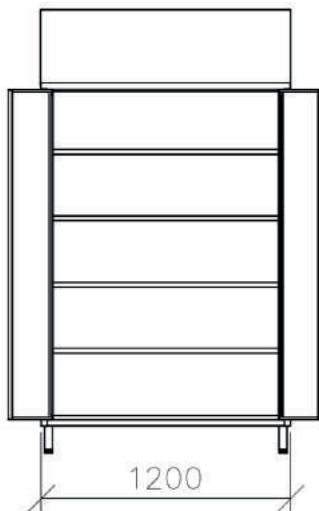

C2016E
2 doors, empty on the inside
mm 950 x 400 x 1800 / 2000 H

mm 400 deep

STORAGE CUPBOARDS
 PC CUPBOARD
 BOOT STORAGE CUPBOARD

0,8 mm thick stainless steel brushed 2J finish (Scotch-Brite), dustproof slanting top, handle lock with key, 4 adjustable reinforced shelves, adjustable screw on feet.

STORAGE CUPBOARDS – STANDARD

X2004
 1 door, 4 adjustable shelves
 mm 500 x 500 x 1800 / 2160 H

X2003
 2 door, 4 adjustable shelves
 mm 950 x 500 x 1800 / 2160 H

X2017
 2 door, 4 adjustable shelves
 mm 1200 x 500 x 1800 / 2160 H

X2018
 2 door, 4 adjustable shelves
 mm 1400 x 500 x 1800 / 2160 H

mm 500 deep

STORAGE CUPBOARDS
PC CUPBOARD
BOOT STORAGE CUPBOARD

0,8 mm thick stainless steel brushed 2J finish (Scotch-Brite), dustproof slanting top, handle lock with key, 4 adjustable reinforced shelves, adjustable screw on feet.

STORAGE CUPBOARDS - C400

C004E
1 door, 4 adjustable shelves
mm 500 x 400 x 1800 / 2000 H

C003E
2 door, 4 adjustable shelves
mm 950 x 400 x 1800 / 2000 H

C017E
2 door, 4 adjustable shelves
mm 1200 x 400 x 1800 / 2000 H