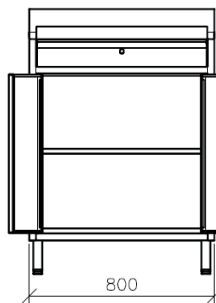

STAND-UP DESKS

CHEST OF DRAWERS

0,8 mm thick stainless steel brushed 2J finish (Scotch-Brite), inclined writing top with pen stop, with or without drawer, doors and drawer closed with key lock, adjustable screw on feet or on 4 wheels (front 2 with breaks).

STAND -UP DESKS – STANDARD

X40650

1 door, 1 drawer, with feet

mm 500 x 400 x 1170 H

X4010

1 door, 1 drawer, with wheels

mm 500 x 400 x 1170 H

X40590

2 doors, 1 drawer, with feet

mm 800 x 400 x 1170 H

X4030

2 doors, 1 drawer, with wheels

mm 800 x 400 x 1170 H

X4006

1 door, 2 shelves, with feet

mm 500 x 400 x 1170 H

X4040

1 door, 2 shelves, with wheels

mm 500 x 400 x 1170 H

X4005

2 doors, 2 shelves, with feet

mm 800 x 400 x 1170 H

X4020

2 doors, 2 shelves, with wheels

mm 800 x 400 x 1170 H

mm 400 deep