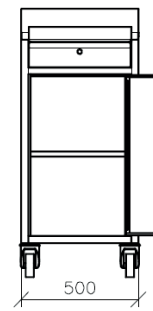

STAND-UP DESKS

CHEST OF DRAWERS

0,8 mm thick stainless steel brushed 2J finish (Scotch-Brite), inclined writing top with pen stop, with or without drawer, doors and drawer closed with key lock, adjustable screw on feet or on 4 wheels (front 2 with breaks).

STAND -UP DESKS – STANDARD

X40650

1 door, 1 drawer, with feet

mm 500 x 400 x 1170 H

X4010

1 door, 1 drawer, with wheels

mm 500 x 400 x 1170 H

X40590

2 doors, 1 drawer, with feet

mm 800 x 400 x 1170 H

X4030

2 doors, 1 drawer, with wheels

mm 800 x 400 x 1170 H

X4006

1 door, 2 shelves, with feet

mm 500 x 400 x 1170 H

X4040

1 door, 2 shelves, with wheels

mm 500 x 400 x 1170 H

X4005

2 doors, 2 shelves, with feet

mm 800 x 400 x 1170 H

X4020

2 doors, 2 shelves, with wheels

mm 800 x 400 x 1170 H

mm 400 deep