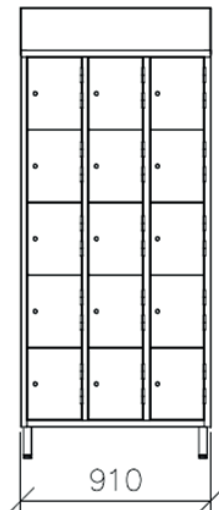

X4007/24 -01
 4 columns, 24 compartments
 mm 1200 x 400 x 1950 / 2160 H

mm 400 deep

PIGEONHOLE LOCKERS
 SIT-OVER PIGEONHOLE BENCHES
 STAND-ALONE BENCHES

0,8 mm thick stainless steel brushed 2J finish (Scotch-Brite), dustproof slanting top, padlockable knob or key lock, doors with ventilation slots, adjustable screw on feet.

PIGEONHOLE LOCKERS – WITH DOORS

X4007/05 -02
 1 column, 5 doors
 mm 325 x 400 x 1950 / 2160 H

X4007/10 -02
 2 columns, 10 doors
 mm 615 x 400 x 1950 / 2160 H

X4007/15 -02
 3 columns, 15 doors
 mm 910 x 400 x 1950 / 2160 H