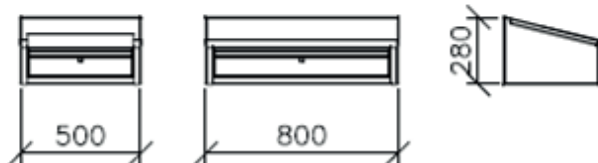

On pedestal, non-lockable lid
mm 800 x 400 x 1150 H

X4105

For wall mounting, 1 drawer
mm 500 x 400 x 280 H

X4106

For wall mounting, 1 drawer
mm 800 x 400 x 280 H

X4107

On pedestal, 1 drawer
mm 500 x 400 x 1150 H

X4108

On pedestal, 1 drawer
mm 800 x 400 x 1150 H

mm 400 deep

STAND-UP DESKS

CHEST OF DRAWERS

0,8 mm thick stainless steel brushed 2J finish (Scotch-Brite), dustproof slanting top, with 4, 5 or 6 drawers closed with key lock, adjustable screw on feet or on 4 wheels (front 2 with breaks) as an option.