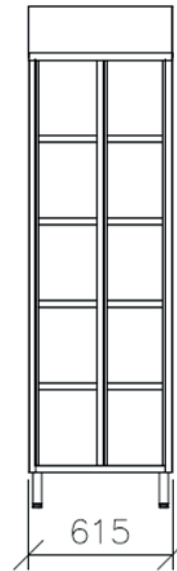

PIGEONHOLE LOCKERS
SIT-OVER PIGEONHOLE BENCHES
STAND-ALONE BENCHES

adjustable screw on feet.
0,8 mm thick stainless steel brushed 2J finish (Scotch-Brite), dustproof slanting top,

PIGEONHOLE LOCKERS – WITHOUT DOORS

X4007/05 -01
1 column, 5 compartments
mm 325 x 400 x 1950 / 2160 H

X4007/10 -01
2 columns, 10 compartments
mm 615 x 400 x 1950 / 2160 H

X4007/15 -01
3 columns, 15 compartments
mm 910 x 400 x 1950 / 2160 H

X4007/20 -01
4 columns, 20 compartments
mm 1200 x 400 x 1950 / 2160 H

mm 400 deep