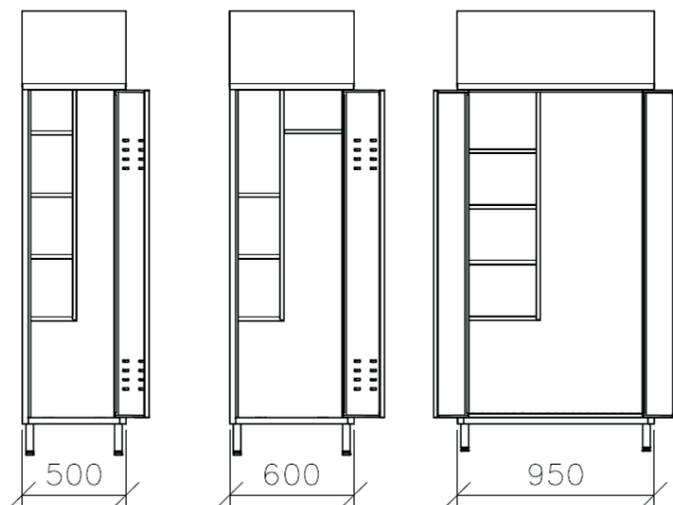

MOPS – STANDARD

X2013
1 door, internal vertical partition
mm 500 x 500 x 1800 / 2160 H

X2014
1 door, internal vertical partition
mm 600 x 500 x 1800 / 2160 H

X2012
2 doors, internal vertical partition
mm 950 x 500 x 1800 / 2160 H