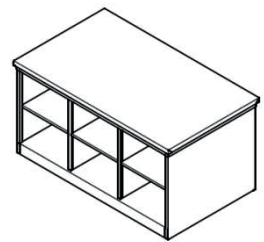

X7008
X7008 PE (polyethylene)
2 sided with 12+12 compartments
mm 2000 x 600 x 525 H