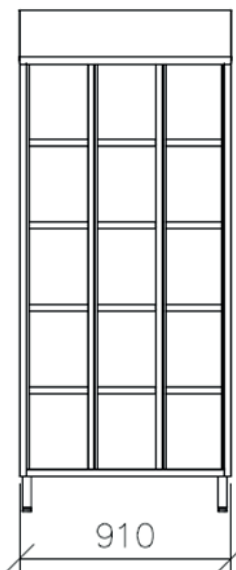

STAND -UP DESKS – STANDARD

X40650

1 door, 1 drawer, with feet

mm 500 x 400 x 1170 H

X4010

1 door, 1 drawer, with wheels

mm 500 x 400 x 1170 H

X40590

CHEST OF DRAWERS – STANDARD

X4150

4 drawers with key lock
mm 500 x 400 x 1170 H

X4250

5 drawers with key lock
mm 500 x 400 x 1360 H

X4350

6 drawers with key lock
mm 500 x 400 x 1570 H

X4180

4 drawers with key lock
mm 800 x 400 x 1170 H

X4280

5 drawers with key lock
mm 800 x 400 x 1360 H

X4380

6 drawers with key lock
mm 800 x 400 x 1570 H

mm 400 deep

PIGEONHOLE LOCKERS
SIT-OVER PIGEONHOLE BENCHES
STAND-ALONE BENCHES

X4007/10 -01
2 columns, 10 compartments
mm 615 x 400 x 1950 / 2160 H

X4007/15 -01
3 columns, 15 compartments
mm 910 x 400 x 1950 / 2160 H

X4007/20 -01
4 columns, 20 compartments
mm 1200 x 400 x 1950 / 2160 H