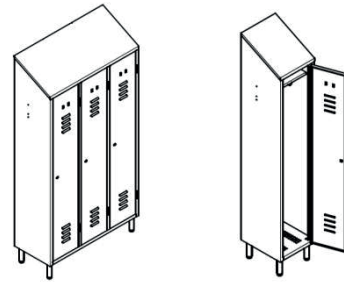

X1ED3
3 doors, dirty / clean partition
mm 910 x 400 x 1800 / 2000 H

X1ED4
4 doors, dirty / clean partition
mm 1200 x 400 x 1800 / 2000 H

mm 400 deep

CHANGING ROOM LOCKERS

0,8 mm thick stainless steel brushed 2J finish (Scotch-Brite), dustproof slanting top, padlockable knob or key lock, internal top shelf, adjustable screw on feet.