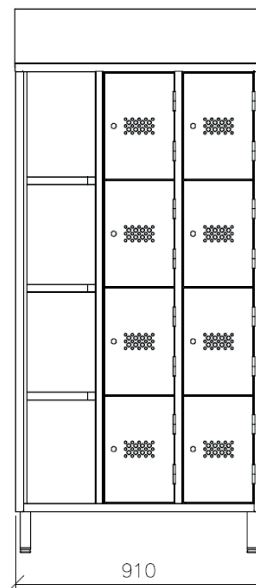

EASY MULTIPLE 4 TIER LOCKERS

X1E1-4
1 column, 4 tier (doors)
mm 325 x 400 x 1800 / 2000 H

X1E2-8
2 columns, 8 tier (doors)
mm 615 x 400 x 1800 / 2000 H

X1E3-12
3 columns, 12 tier (doors)
mm 910 x 400 x 1800 / 2000 H

X1E4-16
4 columns, 16 tier (doors)
mm 1200 x 400 x 1800 / 2000 H

Standard door ventilation

mm 400 deep

BROOM STORAGE CABINET
MOP STORAGE CABINET
EMPTY CABINETS

0,8 mm thick stainless steel brushed 2J finish (Scotch-Brite), dustproof slanting top, handle lock with key, adjustable screw on feet.
 One side for brooms/mops, one side for storage with shelves.