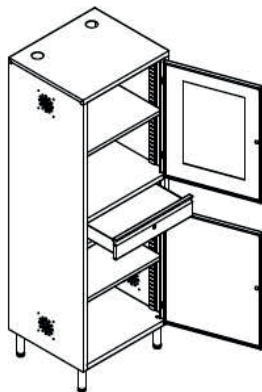

STORAGE CUPBOARDS – STANDARD

X2004
 1 door, 4 adjustable shelves
 mm 500 x 500 x 1800 / 2160 H

X2003
 2 door, 4 adjustable shelves
 mm 950 x 500 x 1800 / 2160 H

X2017
 2 door, 4 adjustable shelves
 mm 1200 x 500 x 1800 / 2160 H

X2018
 2 door, 4 adjustable shelves
 mm 1400 x 500 x 1800 / 2160 H

mm 500 deep

STORAGE CUPBOARDS
PC CUPBOARD
BOOT STORAGE CUPBOARD

0,8 mm thick stainless steel brushed 2J finish (Scotch-Brite), dustproof slanting top, handle lock with key, 4 adjustable reinforced shelves, adjustable screw on feet.

STORAGE CUPBOARDS - C400

C004E
1 door, 4 adjustable shelves
mm 500 x 400 x 1800 / 2000 H

C003E
2 door, 4 adjustable shelves
mm 950 x 400 x 1800 / 2000 H

C017E
2 door, 4 adjustable shelves
mm 1200 x 400 x 1800 / 2000 H

PC CUPBOARD

X2003-PC
2 doors, 1 drawer for keyboard
mm 600 x 520 x 1800 H

STORAGE CUPBOARDS
 PC CUPBOARD
 BOOT STORAGE CUPBOARD

0,8 mm thick stainless steel brushed 2J finish (Scotch-Brite), dustproof slanting top, handle lock with key, adjustable boot racks, adjustable screw on feet.