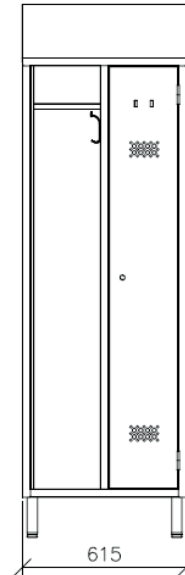

STANDARD

X1001
 1 door, dirty / clean partition
 mm 500 x 500 x 1800 / 2160 H

X1012
 2 doors, dirty / clean partition
 mm 950 x 500 x 1800 / 2160 H

X1014
 3 doors, dirty / clean partition
 mm 1200 x 500 x 1800 / 2160 H

STANDARD

X1009
2 doors
mm 500 x 500 x 1800 / 2160 H

X1013
4 doors
mm 950 x 500 x 1800 / 2160 H

mm 500 deep

EASY SERIES

X1ED1
1 door, dirty / clean partition
mm 325 x 400 x 1800 / 2000 H

X1ED2
2 doors, dirty / clean partition
mm 615 x 400 x 1800 / 2000 H

X1ED3
3 doors, dirty / clean partition
mm 910 x 400 x 1800 / 2000 H

X1ED4
4 doors, dirty / clean partition
mm 1200 x 400 x 1800 / 2000 H

mm 400 deep

CHANGING ROOM LOCKERS

0,8 mm thick stainless steel brushed 2J finish (Scotch-Brite), dustproof slanting top, padlockable knob or key lock, internal top shelf, adjustable screw on feet.

EASY SERIES

X1E1
1 door
mm 325 x 400 x 1800 / 2000 H

X1E2
2 doors
mm 615 x 400 x 1800 / 2000 H

X1E3
3 doors
mm 910 x 400 x 1800 / 2000 H

X1E4
4 doors
mm 1200 x 400 x 1800 / 2000 H

Standard door ventilation