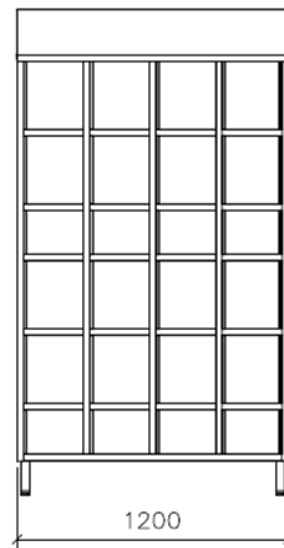

X4007/12-01
2 columns, 12 compartments
mm 615 x 400 x 1950 / 2160 H

X4007/18-01
3 columns, 18 compartments
mm 910 x 400 x 1950 / 2160 H