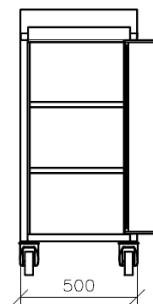

STAND-UP DESKS

CHEST OF DRAWERS

0,8 mm thick stainless steel brushed 2J finish (Scotch-Brite), inclined writing top with pen stop, with or without drawer, doors and drawer closed with key lock, adjustable screw on feet or on 4 wheels (front 2 with breaks).

STAND -UP DESKS – STANDARD

X40650

1 door, 1 drawer, with feet

mm 500 x 400 x 1170 H

X4010

1 door, 1 drawer, with wheels

mm 500 x 400 x 1170 H

X40590

2 doors, 1 drawer, with feet

mm 800 x 400 x 1170 H

X4030

2 doors, 1 drawer, with wheels

mm 800 x 400 x 1170 H

X4006

1 door, 2 shelves, with feet

mm 500 x 400 x 1170 H

X4040

1 door, 2 shelves, with wheels

mm 500 x 400 x 1170 H

X4005

2 doors, 2 shelves, with feet

mm 800 x 400 x 1170 H

X4020

2 doors, 2 shelves, with wheels

mm 800 x 400 x 1170 H

mm 400 deep