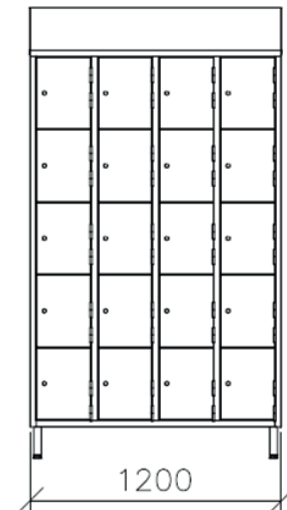

X4007/24 -01
 4 columns, 24 compartments
 mm 1200 x 400 x 1950 / 2160 H

mm 400 deep

PIGEONHOLE LOCKERS
 SIT-OVER PIGEONHOLE BENCHES
 STAND-ALONE BENCHES

0,8 mm thick stainless steel brushed 2J finish (Scotch-Brite), dustproof slanting top, padlockable knob or key lock, doors with ventilation slots, adjustable screw on feet.

PIGEONHOLE LOCKERS – WITH DOORS

X4007/05 -02
 1 column, 5 doors
 mm 325 x 400 x 1950 / 2160 H

X4007/10 -02
 2 columns, 10 doors
 mm 615 x 400 x 1950 / 2160 H

X4007/15 -02
 3 columns, 15 doors
 mm 910 x 400 x 1950 / 2160 H

X4007/20 -02
 4 columns, 20 doors
 mm 1200 x 400 x 1950 / 2160 H

mm 400 deep

PIGEONHOLE LOCKERS
SIT-OVER PIGEONHOLE BENCHES
STAND-ALONE BENCHES

0,8 mm thick stainless steel brushed 2J finish (Scotch-Brite), dustproof slanting top, padlockable knob or key lock, adjustable screw on feet.
1 main tubular frame door and 4, 6, 8, 10, 12 sub doors.