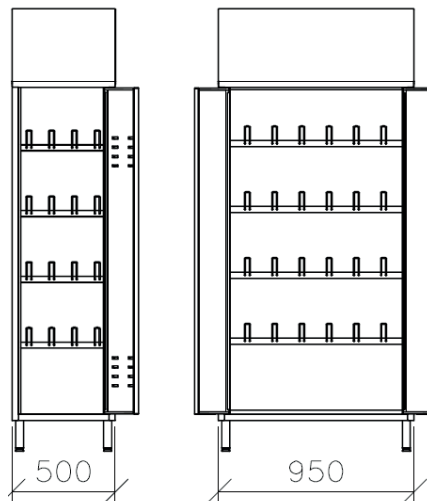

X2018
 2 door, 4 adjustable shelves
 mm 1400 x 500 x 1800 / 2160 H

mm 500 deep

STORAGE CUPBOARDS
PC CUPBOARD
BOOT STORAGE CUPBOARD

0,8 mm thick stainless steel brushed 2J finish (Scotch-Brite), dustproof slanting top, handle lock with key, 4 adjustable reinforced shelves, adjustable screw on feet.

STORAGE CUPBOARDS - C400

C004E
1 door, 4 adjustable shelves
mm 500 x 400 x 1800 / 2000 H

C003E
2 door, 4 adjustable shelves
mm 950 x 400 x 1800 / 2000 H

C017E
2 door, 4 adjustable shelves
mm 1200 x 400 x 1800 / 2000 H

PC CUPBOARD

X2003-PC
2 doors, 1 drawer for keyboard
mm 600 x 520 x 1800 H

STORAGE CUPBOARDS
 PC CUPBOARD
 BOOT STORAGE CUPBOARD

0,8 mm thick stainless steel brushed 2J finish (Scotch-Brite), dustproof slanting top, handle lock with key, adjustable boot racks, adjustable screw on feet.

BOOT STORAGE CUPBOARDS

X2025

1 door, tubes for 6 pair of boots
 mm 500 x 500 x 1800 / 2160 H

X2026

2 door, tubes for 12 pair of boots
 mm 950 x 500 x 1800 / 2160 H

X2027

2 door, tubes for 16 pair of boots
 mm 1200 x 500 x 1800 / 2160 H