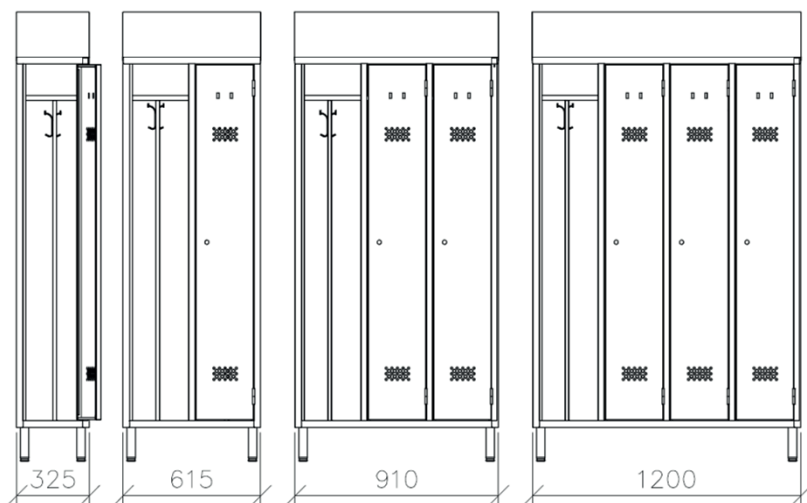

STANDARD

X1009
2 doors
mm 500 x 500 x 1800 / 2160 H

X1013
4 doors
mm 950 x 500 x 1800 / 2160 H

mm 500 deep

EASY SERIES

X1ED1
1 door, dirty / clean partition
mm 325 x 400 x 1800 / 2000 H

X1ED2
2 doors, dirty / clean partition
mm 615 x 400 x 1800 / 2000 H

X1ED3
3 doors, dirty / clean partition
mm 910 x 400 x 1800 / 2000 H

X1ED4
4 doors, dirty / clean partition
mm 1200 x 400 x 1800 / 2000 H

mm 400 deep

CHANGING ROOM LOCKERS

0,8 mm thick stainless steel brushed 2J finish (Scotch-Brite), dustproof slanting top, padlockable knob or key lock, internal top shelf, adjustable screw on feet.