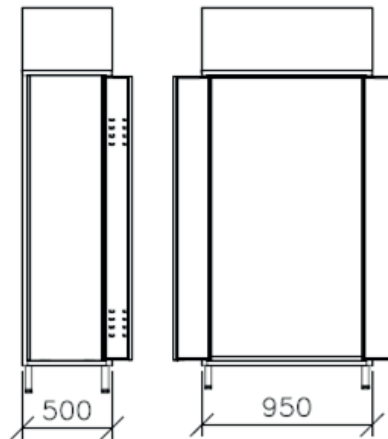

mm 500 deep

EMPTY - C400

C2011E
1 door, empty on the inside
mm 500 x 400 x 1800 / 2000 H

C2016E
2 doors, empty on the inside
mm 950 x 400 x 1800 / 2000 H