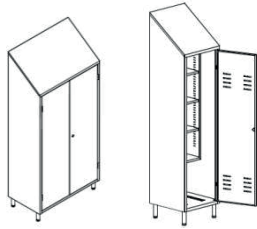

BROOM STORAGE CABINET
MOP STORAGE CABINET
EMPTY CABINETS

0,8 mm thick stainless steel brushed 2J finish (Scotch-Brite), dustproof slanting top, handle lock with key, adjustable screw on feet.
One side for brooms/mops, one side for storage with shelves.

BROOM – C400

C2010E
1 door, internal vertical partition
mm 500 x 400 x 1800 / 2000 H

C002E
2 doors, internal vertical partition
mm 950 x 400 x 1800 / 2000 H

MOPS – C400

C2013E
1 door, internal vertical partition
mm 500 x 400 x 1800 / 2000 H

C2012E
2 doors, internal vertical partition
mm 950 x 400 x 1800 / 2000 H

mm 400 deep