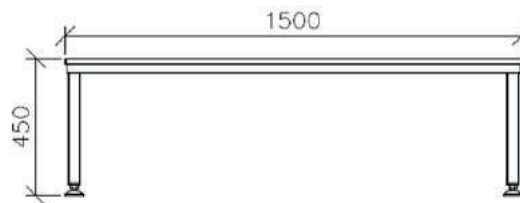

X7002
4 legs
mm 1500 x 400 x 450 H