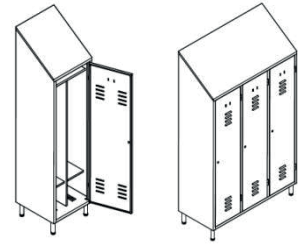

**CHANGING
ROOM
LOCKERS**

0,8 mm thick stainless steel brushed 2J finish (Scotch-Brite), dustproof slanting top, padlockable knob or key lock, adjustable screw on feet. Internal partition for dirty/clean clothes.

STANDARD

X1001
1 door, dirty / clean partition
mm 500 x 500 x 1800 / 2160 H

X1012
2 doors, dirty / clean partition
mm 950 x 500 x 1800 / 2160 H

X1014
3 doors, dirty / clean partition
mm 1200 x 500 x 1800 / 2160 H

mm 500 deep

C400

C001E
1 door, dirty / clean partition
mm 500 x 400 x 1800 / 2000 H

C0 12E
2 doors, dirty / clean partition
mm 950 x 400 x 1800 / 2000 H

C0 14E
3 doors, dirty / clean partition
mm 1200 x 400 x 1800 / 2000 H

mm 400 deep