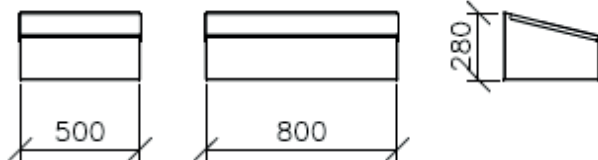

STAND-UP DESKS

CHEST OF DRAWERS

Tubular pedestal structure 40 x 40 mm with 0,8 mm thick stainless steel brushed 2J finish (Scotch-Brite), inclined writing top with pen stop.
Non-lockable lid or drawer closed with key lock, adjustable feet.

STAND -UP DESKS – ECO

X4101

For wall mounting, non-lockable lid
mm 500 x 400 x 280 H

X4102

For wall mounting, non-lockable lid
mm 800 x 400 x 280 H

X4103

On pedestal, non-lockable lid
mm 500 x 400 x 1150 H

X4104

On pedestal, non-lockable lid
mm 800 x 400 x 1150 H

X4105

For wall mounting, 1 drawer
mm 500 x 400 x 280 H

X4106

For wall mounting, 1 drawer
mm 800 x 400 x 280 H

X4107

On pedestal, 1 drawer
mm 500 x 400 x 1150 H

X4108

On pedestal, 1 drawer
mm 800 x 400 x 1150 H

mm 400 deep