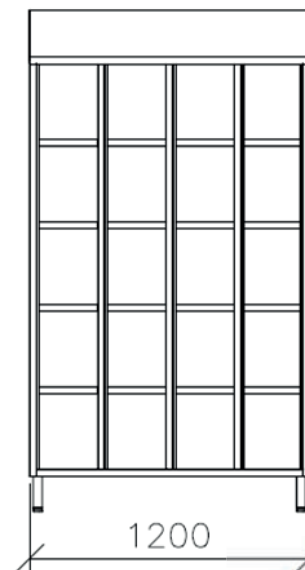

PIGEONHOLE LOCKERS
SIT-OVER PIGEONHOLE BENCHES
STAND-ALONE BENCHES

adjustable screw on feet.
0,8 mm thick stainless steel brushed 2J finish (Scotch-Brite), dustproof slanting top,

PIGEONHOLE LOCKERS – WITHOUT DOORS

X4007/05 -01
1 column, 5 compartments
mm 325 x 400 x 1950 / 2160 H

X4007/10 -01
2 columns, 10 compartments
mm 615 x 400 x 1950 / 2160 H

X4007/15 -01
3 columns, 15 compartments
mm 910 x 400 x 1950 / 2160 H

X4007/20 -01
4 columns, 20 compartments
mm 1200 x 400 x 1950 / 2160 H

mm 400 deep