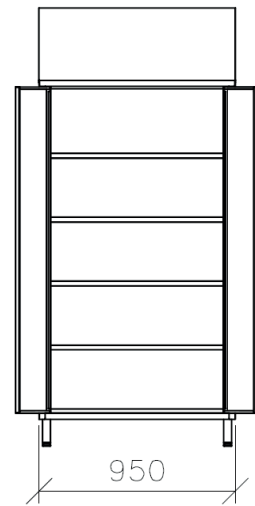

EMPTY - STANDARD

X2011
1 door, empty on the inside
mm 500 x 500 x 1800 / 2160 H

X2016
2 doors, empty on the inside
mm 950 x 500 x 1800 / 2160 H

mm 500 deep

EMPTY - C400

C2011E
1 door, empty on the inside
mm 500 x 400 x 1800 / 2000 H

C2016E
2 doors, empty on the inside
mm 950 x 400 x 1800 / 2000 H

mm 400 deep

STORAGE CUPBOARDS
 PC CUPBOARD
 BOOT STORAGE CUPBOARD

0,8 mm thick stainless steel brushed 2J finish (Scotch-Brite), dustproof slanting top, handle lock with key, 4 adjustable reinforced shelves, adjustable screw on feet.

STORAGE CUPBOARDS – STANDARD

X2004
 1 door, 4 adjustable shelves
 mm 500 x 500 x 1800 / 2160 H

X2003
 2 door, 4 adjustable shelves
 mm 950 x 500 x 1800 / 2160 H

X2017
 2 door, 4 adjustable shelves
 mm 1200 x 500 x 1800 / 2160 H

X2018
 2 door, 4 adjustable shelves
 mm 1400 x 500 x 1800 / 2160 H

mm 500 deep

STORAGE CUPBOARDS
PC CUPBOARD
BOOT STORAGE CUPBOARD

0,8 mm thick stainless steel brushed 2J finish (Scotch-Brite), dustproof slanting top, handle lock with key, 4 adjustable reinforced shelves, adjustable screw on feet.