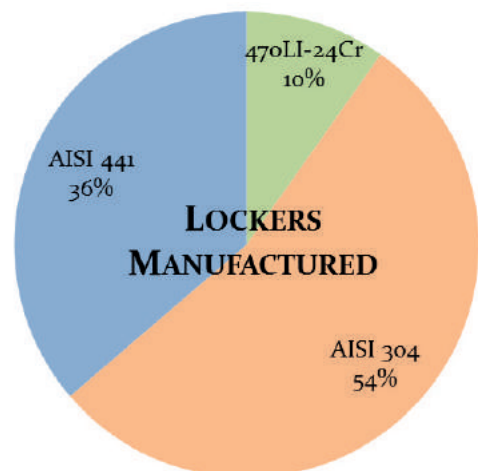

AISI 304

European norm 1.4301 is the most common austenitic stainless steel. Very good corrosion resistance makes this stainless steel the standard in the food industry.

AISI 441 Nickel free

European norm 1.4509 is a more common ferritic grade stainless steel. Good corrosion resistance, often comparable to that of general austenitic grade AISI 304 (1.4301).

AISI 441 is the standard in the large-scale supermarket trade.

PREN - Pitting Resistance Equivalent Number

Tipo Acciaio Stainless Grade	Resistenza alla corrosione Corrosion Resistance
470li-24Cr	24,50
316L	24,00
304	20,00
441	18,50
430	16,50