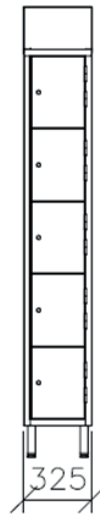

PIGEONHOLE LOCKERS – WITH DOORS

X4007/05 -02
1 column, 5 doors
mm 325 x 400 x 1950 / 2160 H

X4007/10 -02
2 columns, 10 doors
mm 615 x 400 x 1950 / 2160 H