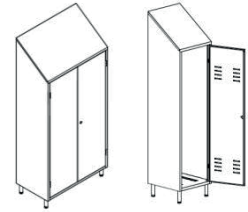

C2012E
 2 doors, internal vertical partition
 mm 950 x 400 x 1800 / 2000 H

mm 400 deep

BROOM STORAGE CABINET
MOP STORAGE CABINET
EMPTY CABINETS

0,8 mm thick stainless steel brushed 2J finish (Scotch-Brite), dustproof slanting top, handle lock with key, adjustable screw on feet. Inside empty but with side shelf support racks for eventual shelf positioning.