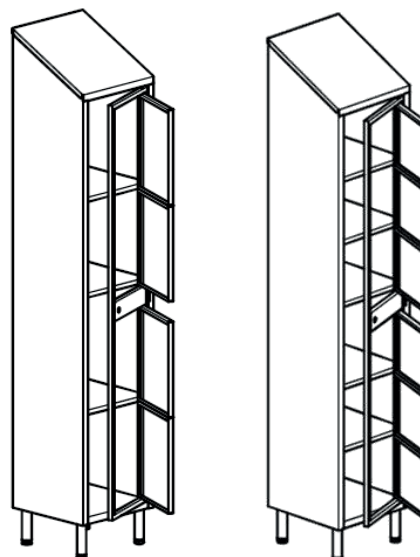

X4007/20 -02
 4 columns, 20 doors
 mm 1200 x 400 x 1950 / 2160 H

mm 400 deep

PIGEONHOLE LOCKERS
SIT-OVER PIGEONHOLE BENCHES
STAND-ALONE BENCHES

0,8 mm thick stainless steel brushed 2J finish (Scotch-Brite), dustproof slanting top, padlockable knob or key lock, adjustable screw on feet.
1 main tubular frame door and 4, 6, 8, 10, 12 sub doors.

PIGEONHOLE CLEAN CLOTHES DISTRIBUTION LOCKERS

X4000 -4
1 column, 1 + 4 doors
mm 400 x 400 x 1800 / 2160 H

X4000 -6
1 column, 1 + 6 doors
mm 400 x 400 x 1800 / 2160 H

X4000 -8
1 column, 1 + 8 doors
mm 400 x 400 x 1800 / 2160 H

X4000 -10
1 column, 1 + 10 doors
mm 400 x 400 x 1800 / 2160 H

X4000 -12
1 column, 1 + 12 doors
mm 400 x 400 x 1800 / 2160 H

mm 400 deep

PIGEONHOLE LOCKERS
 SIT-OVER PIGEONHOLE BENCHES
 STAND-ALONE BENCHES