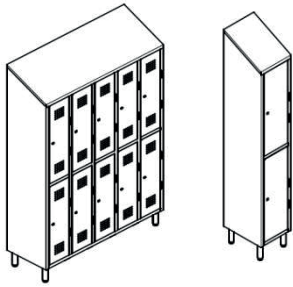

CHANGING
ROOM
LOCKERS

0,8 mm thick stainless steel brushed 2J finish (Scotch-Brite), dustproof slanting top, padlockable knob or key lock, adjustable screw on feet.

EASY MULTIPLE 2 TIER LOCKERS

X1E1-2
1 column, 2 tier (doors)
mm 325 x 400 x 1800 / 2000 H

X1E2-4
2 columns, 4 tier (doors)
mm 615 x 400 x 1800 / 2000 H

X1E3-6
3 columns, 6 tier (doors)
mm 910 x 400 x 1800 / 2000 H

X1E4-8
4 columns, 8 tier (doors)
mm 1200 x 400 x 1800 / 2000 H

X1E4-10
5 columns, 10 tier (doors)
mm 1200 x 400 x 1800 / 2000 H

mm 400 deep