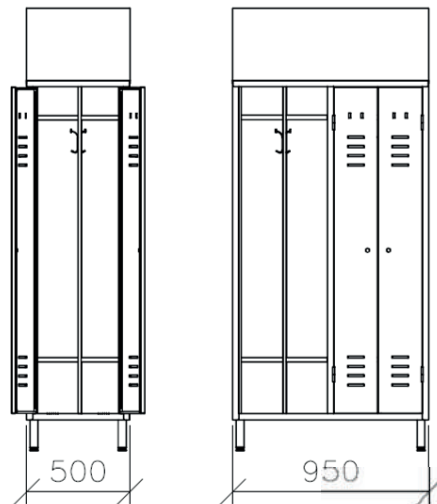

STANDARD

X1009
2 doors
mm 500 x 500 x 1800 / 2160 H

X1013
4 doors
mm 950 x 500 x 1800 / 2160 H