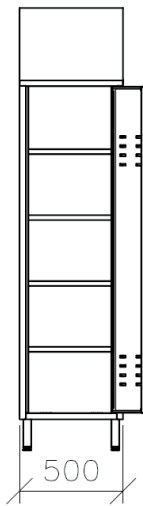

EMPTY - STANDARD

X2011
1 door, empty on the inside
mm 500 x 500 x 1800 / 2160 H

X2016
2 doors, empty on the inside
mm 950 x 500 x 1800 / 2160 H

mm 500 deep

EMPTY - C400

C2011E
1 door, empty on the inside
mm 500 x 400 x 1800 / 2000 H

C2016E
2 doors, empty on the inside
mm 950 x 400 x 1800 / 2000 H

mm 400 deep

STORAGE CUPBOARDS
 PC CUPBOARD
 BOOT STORAGE CUPBOARD

0,8 mm thick stainless steel brushed 2J finish (Scotch-Brite), dustproof slanting top, handle lock with key, 4 adjustable reinforced shelves, adjustable screw on feet.

STORAGE CUPBOARDS – STANDARD

X2004
 1 door, 4 adjustable shelves
 mm 500 x 500 x 1800 / 2160 H

X2003
 2 door, 4 adjustable shelves
 mm 950 x 500 x 1800 / 2160 H

X2017
 2 door, 4 adjustable shelves
 mm 1200 x 500 x 1800 / 2160 H

X2018
 2 door, 4 adjustable shelves
 mm 1400 x 500 x 1800 / 2160 H

mm 500 deep

STORAGE CUPBOARDS
PC CUPBOARD
BOOT STORAGE CUPBOARD

0,8 mm thick stainless steel brushed 2J finish (Scotch-Brite), dustproof slanting top, handle lock with key, 4 adjustable reinforced shelves, adjustable screw on feet.