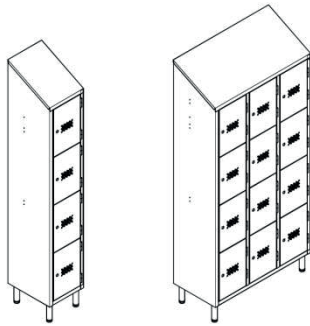

X1E4-10
 5 columns, 10 tier (doors)
 mm 1200 x 400 x 1800 / 2000 H

mm 400 deep

CHANGING ROOM LOCKERS

0,8 mm thick stainless steel brushed 2J finish (Scotch-Brite), airtight slanting top, padlockable knob or key lock, adjustable screw on feet.

EASY MULTIPLE 3 TIER LOCKERS

X1E1-3
1 column, 3 tier (doors)
mm 325 x 400 x 1800 / 2000 H

X1E2-6
2 columns, 6 tier (doors)
mm 615 x 400 x 1800 / 2000 H

X1E3-9
3 columns, 9 tier (doors)
mm 910 x 400 x 1800 / 2000 H

X1E4-12
4 columns, 12 tier (doors)
mm 1200 x 400 x 1800 / 2000 H

Standard door ventilation

mm 400 deep

CHANGING
ROOM
LOCKERS

0,8 mm thick stainless steel brushed 2J finish (Scotch-Brite), dustproof slanting top, padlockable knob or key lock, adjustable screw on feet.