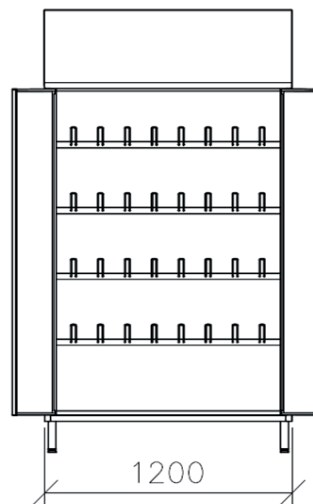

PC CUPBOARD

X2003-PC
2 doors, 1 drawer for keyboard
mm 600 x 520 x 1800 H

STORAGE CUPBOARDS
 PC CUPBOARD
 BOOT STORAGE CUPBOARD

0,8 mm thick stainless steel brushed 2J finish (Scotch-Brite), dustproof slanting top, handle lock with key, adjustable boot racks, adjustable screw on feet.

BOOT STORAGE CUPBOARDS

X2025

1 door, tubes for 6 pair of boots
 mm 500 x 500 x 1800 / 2160 H

X2026

2 door, tubes for 12 pair of boots
 mm 950 x 500 x 1800 / 2160 H

X2027

2 door, tubes for 16 pair of boots
 mm 1200 x 500 x 1800 / 2160 H