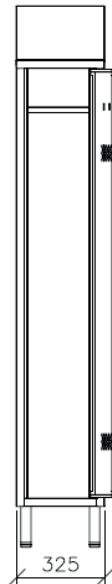

STANDARD

X1001
 1 door, dirty / clean partition
 mm 500 x 500 x 1800 / 2160 H

X1012
 2 doors, dirty / clean partition
 mm 950 x 500 x 1800 / 2160 H

X1014
 3 doors, dirty / clean partition
 mm 1200 x 500 x 1800 / 2160 H

STANDARD

X1009
2 doors
mm 500 x 500 x 1800 / 2160 H

X1013
4 doors
mm 950 x 500 x 1800 / 2160 H

mm 500 deep

EASY SERIES

X1ED1
1 door, dirty / clean partition
mm 325 x 400 x 1800 / 2000 H

X1ED2
2 doors, dirty / clean partition
mm 615 x 400 x 1800 / 2000 H

X1ED3
3 doors, dirty / clean partition
mm 910 x 400 x 1800 / 2000 H

X1ED4
4 doors, dirty / clean partition
mm 1200 x 400 x 1800 / 2000 H

mm 400 deep

CHANGING ROOM LOCKERS

0,8 mm thick stainless steel brushed 2J finish (Scotch-Brite), dustproof slanting top, padlockable knob or key lock, internal top shelf, adjustable screw on feet.

EASY SERIES

X1E1
1 door
mm 325 x 400 x 1800 / 2000 H

X1E2
2 doors
mm 615 x 400 x 1800 / 2000 H

X1E3
3 doors
mm 910 x 400 x 1800 / 2000 H

X1E4
4 doors
mm 1200 x 400 x 1800 / 2000 H

Standard door ventilation