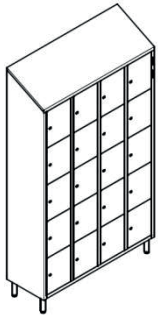

Clothes mm 300
 Clothes mm 300
 Shoos mm 195

X4007/06 -01
 1 column, 6 compartments
 mm 325 x 400 x 1950 / 2160 H

X4007/12-01
 2 columns, 12 compartments
 mm 615 x 400 x 1950 / 2160 H

X4007/18-01
 3 columns, 18 compartments
 mm 910 x 400 x 1950 / 2160 H

X4007/24 -01
 4 columns, 24 compartments
 mm 1200 x 400 x 1950 / 2160 H

mm 400 deep

PIGEONHOLE LOCKERS
 SIT-OVER PIGEONHOLE BENCHES
 STAND-ALONE BENCHES

0,8 mm thick stainless steel brushed 2J finish (Scotch-Brite), dustproof slanting top, padlockable knob or key lock, doors with ventilation slots, adjustable screw on feet.