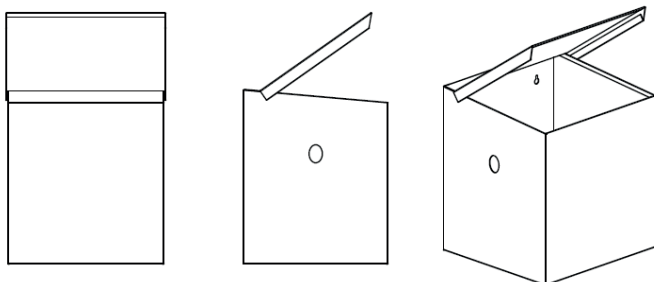

FOR WALL MOUNTING

D010 – medical supplies
 mm 600 x 200 x 700 H

D003 – paper roll 300 dispenser
 mm 375 x 350 x 440 H

D004 – paper roll 250 dispenser
 mm 270 x 250 x 300 H

A61-DA – coat hanger 5 nylon hooks
 mm 1000 x 20 x 105 H