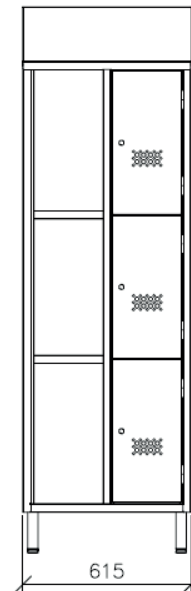

CHANGING ROOM LOCKERS

0,8 mm thick stainless steel brushed 2J finish (Scotch-Brite), airtight slanting top, padlockable knob or key lock, adjustable screw on feet.

EASY MULTIPLE 3 TIER LOCKERS

X1E1-3
1 column, 3 tier (doors)
mm 325 x 400 x 1800 / 2000 H

X1E2-6
2 columns, 6 tier (doors)
mm 615 x 400 x 1800 / 2000 H

X1E3-9
3 columns, 9 tier (doors)
mm 910 x 400 x 1800 / 2000 H

X1E4-12
4 columns, 12 tier (doors)
mm 1200 x 400 x 1800 / 2000 H

Standard door ventilation

mm 400 deep