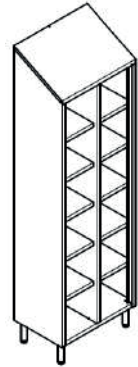

0,8 mm thick stainless steel brushed 2J finish (Scotch-Brite), dustproof slanting top, adjustable screw on feet.

PIGEONHOLE LOCKERS – WITHOUT DOORS

Clothes mm 300
Clothes mm 300
Shoos mm 195

X4007/06 -01
1 column, 6 compartments
mm 325 x 400 x 1950 / 2160 H