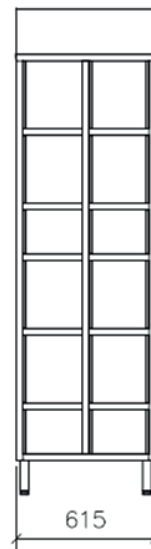

PIGEONHOLE LOCKERS
SIT-OVER PIGEONHOLE BENCHES
STAND-ALONE BENCHES

0,8 mm thick stainless steel brushed 2J finish (Scotch-Brite), dustproof slanting top, adjustable screw on feet.

PIGEONHOLE LOCKERS – WITHOUT DOORS

Clothes mm 300
Clothes mm 300
Shoos mm 195

X4007/06 -01
1 column, 6 compartments
mm 325 x 400 x 1950 / 2160 H

X4007/12-01
2 columns, 12 compartments
mm 615 x 400 x 1950 / 2160 H

X4007/18-01
3 columns, 18 compartments
mm 910 x 400 x 1950 / 2160 H

X4007/24 -01
4 columns, 24 compartments
mm 1200 x 400 x 1950 / 2160 H

mm 400 deep