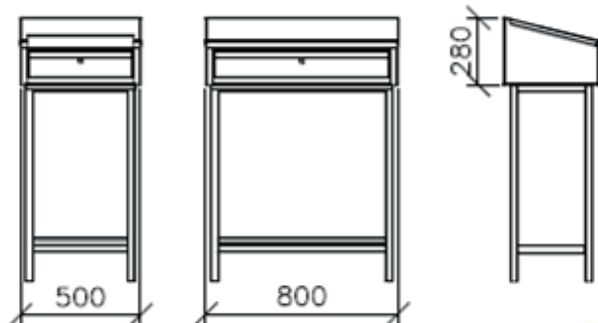

On pedestal, non-lockable lid
mm 800 x 400 x 1150 H

X4105

For wall mounting, 1 drawer
mm 500 x 400 x 280 H

X4106

For wall mounting, 1 drawer
mm 800 x 400 x 280 H

X4107

On pedestal, 1 drawer
mm 500 x 400 x 1150 H

X4108

On pedestal, 1 drawer
mm 800 x 400 x 1150 H

mm 400 deep

STAND-UP DESKS

CHEST OF DRAWERS

0,8 mm thick stainless steel brushed 2J finish (Scotch-Brite), dustproof slanting top, with 4, 5 or 6 drawers closed with key lock, adjustable screw on feet or on 4 wheels (front 2 with breaks) as an option.