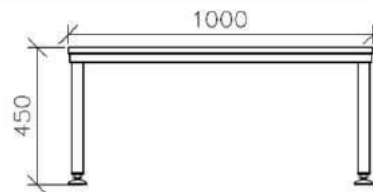

STAND -ALONE BENCH

X7001
4 legs
mm 1000 x 400 x 450 H