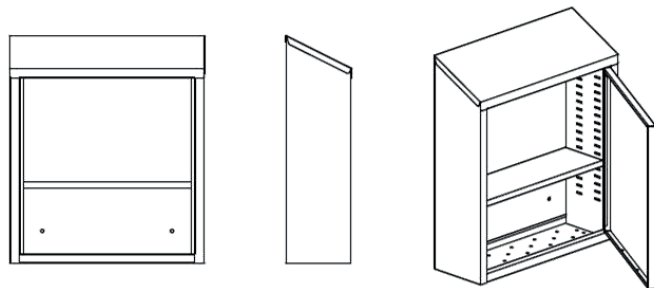

FOR WALL MOUNTING

D010 – medical supplies
mm 600 x 200 x 700 H