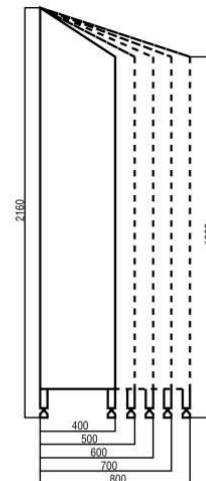

SLIDING DOOR STORAGE CUPBOARDS DISPENSERS

1,0 mm thick stainless steel brushed 2J finish (Scotch-Brite) structure, sliding doors closed with push-in key lock, adjustable shelves on stainless steel pegs, adjustable fixed feet. Lockers 1600 mm wide with internal vertical partition.

DUSTPROOF SL ANTING TOP

4 adjustable shelves

X6001	950 x 400 x 2160 H
X6002	950 x 500 x 2160 H
X6003	950 x 600 x 2160 H
X6004	950 x 700 x 2160 H
X6005	950 x 800 x 2160 H
X6006	1200 x 400 x 2160 H
X6007	1200 x 500 x 2160 H
X6008	1200 x 600 x 2160 H
X6009	1200 x 700 x 2160 H
X6010	1200 x 800 x 2160 H
X6011	1400 x 400 x 2160 H
X6012	1400 x 500 x 2160 H
X6013	1400 x 600 x 2160 H
X6014	1400 x 700 x 2160 H
X6015	1400 x 800 x 2160 H

4+4 adjustable shelves with vertical partition

X6016	1600 x 400 x 2160 H
X6017	1600 x 500 x 2160 H
X6018	1600 x 600 x 2160 H
X6019	1600 x 700 x 2160 H
X6020	1600 x 800 x 2160 H
X6021	1800 x 400 x 2160 H
X6022	1800 x 500 x 2160 H
X6023	1800 x 600 x 2160 H
X6024	1800 x 700 x 2160 H
X6025	1800 x 800 x 2160 H
X6026	1950 x 400 x 2160 H
X6027	1950 x 500 x 2160 H
X6028	1950 x 600 x 2160 H
X6029	1950 x 700 x 2160 H
X6030	1950 x 800 x 2160 H