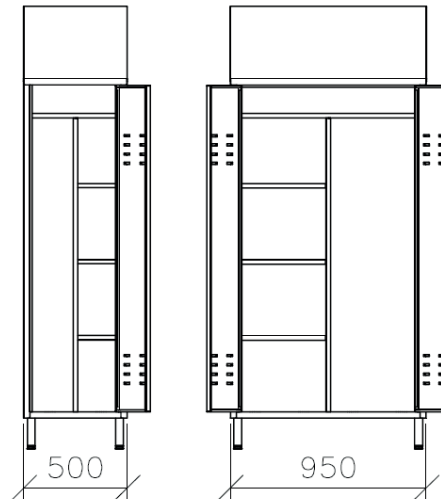

BROOM STORAGE CABINET
MOP STORAGE CABINET
EMPTY CABINETS

0,8 mm thick stainless steel brushed 2J finish (Scotch-Brite), dustproof slanting top, handle lock with key, adjustable screw on feet.
One side for brooms/mops, one side for storage with shelves.

BROOM – STANDARD

X2010
1 door, internal vertical partition
mm 500 x 500 x 1800 / 2160 H

X2002
2 doors, internal vertical partition
mm 950 x 500 x 1800 / 2160 H

MOPS – STANDARD

X2013
1 door, internal vertical partition
mm 500 x 500 x 1800 / 2160 H

X2014
1 door, internal vertical partition
mm 600 x 500 x 1800 / 2160 H

X2012
2 doors, internal vertical partition
mm 950 x 500 x 1800 / 2160 H

mm 500 deep