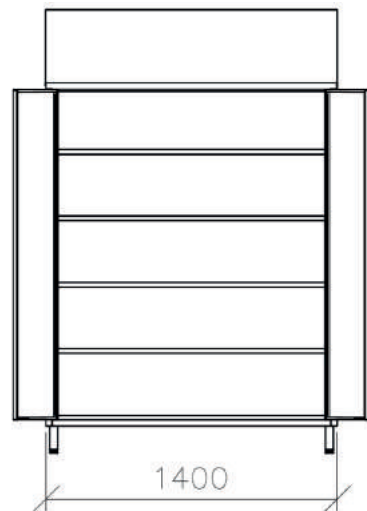

C2016E
2 doors, empty on the inside
mm 950 x 400 x 1800 / 2000 H

mm 400 deep

STORAGE CUPBOARDS
 PC CUPBOARD
 BOOT STORAGE CUPBOARD

0,8 mm thick stainless steel brushed 2J finish (Scotch-Brite), dustproof slanting top, handle lock with key, 4 adjustable reinforced shelves, adjustable screw on feet.

STORAGE CUPBOARDS – STANDARD

X2004
 1 door, 4 adjustable shelves
 mm 500 x 500 x 1800 / 2160 H

X2003
 2 door, 4 adjustable shelves
 mm 950 x 500 x 1800 / 2160 H

X2017
 2 door, 4 adjustable shelves
 mm 1200 x 500 x 1800 / 2160 H

X2018
 2 door, 4 adjustable shelves
 mm 1400 x 500 x 1800 / 2160 H

mm 500 deep

STORAGE CUPBOARDS
PC CUPBOARD
BOOT STORAGE CUPBOARD

0,8 mm thick stainless steel brushed 2J finish (Scotch-Brite), dustproof slanting top, handle lock with key, 4 adjustable reinforced shelves, adjustable screw on feet.

STORAGE CUPBOARDS - C400

C004E
1 door, 4 adjustable shelves
mm 500 x 400 x 1800 / 2000 H

C003E
2 door, 4 adjustable shelves
mm 950 x 400 x 1800 / 2000 H

C017E
2 door, 4 adjustable shelves
mm 1200 x 400 x 1800 / 2000 H