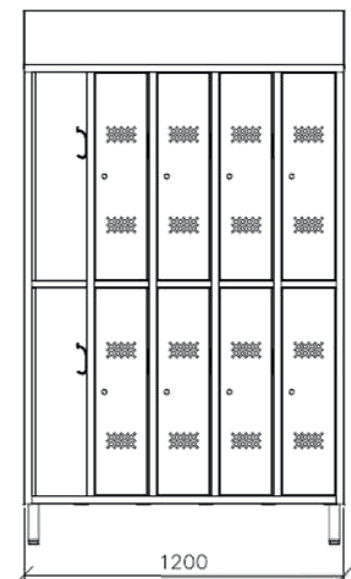

X1E1-2
 1 column, 2 tier (doors)
 mm 325 x 400 x 1800 / 2000 H

X1E2-4
 2 columns, 4 tier (doors)
 mm 615 x 400 x 1800 / 2000 H

X1E3-6
 3 columns, 6 tier (doors)
 mm 910 x 400 x 1800 / 2000 H

X1E4-8
 4 columns, 8 tier (doors)
 mm 1200 x 400 x 1800 / 2000 H

X1E4-10
 5 columns, 10 tier (doors)
 mm 1200 x 400 x 1800 / 2000 H

mm 400 deep

CHANGING ROOM LOCKERS

0,8 mm thick stainless steel brushed 2J finish (Scotch-Brite), airtight slanting top, padlockable knob or key lock, adjustable screw on feet.