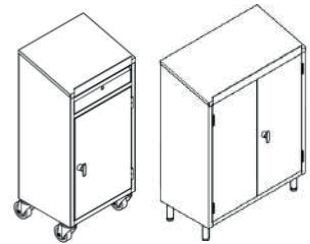

0,8 mm thick stainless steel brushed 2J finish (Scotch-Brite), inclined writing top with pen stop, with or without drawer, doors and drawer closed with key lock, adjustable screw on feet or on 4 wheels (front 2 with breaks).

STAND -UP DESKS – STANDARD

X40650

1 door, 1 drawer, with feet

mm 500 x 400 x 1170 H

X4010

1 door, 1 drawer, with wheels

mm 500 x 400 x 1170 H

X40590

2 doors, 1 drawer, with feet

mm 800 x 400 x 1170 H

X4030

2 doors, 1 drawer, with wheels

mm 800 x 400 x 1170 H

X4006

1 door, 2 shelves, with feet

mm 500 x 400 x 1170 H

X4040

1 door, 2 shelves, with wheels

mm 500 x 400 x 1170 H

X4005

2 doors, 2 shelves, with feet

mm 800 x 400 x 1170 H

X4020

2 doors, 2 shelves, with wheels

mm 800 x 400 x 1170 H