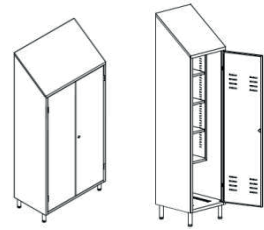

X1E4-16
4 columns, 16 tier (doors)
mm 1200 x 400 x 1800 / 2000 H

Standard door ventilation

mm 400 deep

BROOM STORAGE CABINET
MOP STORAGE CABINET
EMPTY CABINETS

0,8 mm thick stainless steel brushed 2J finish (Scotch-Brite), dustproof slanting top, handle lock with key, adjustable screw on feet.
 One side for brooms/mops, one side for storage with shelves.

BROOM – STANDARD

X2010
 1 door, internal vertical partition
 mm 500 x 500 x 1800 / 2160 H

X2002
 2 doors, internal vertical partition
 mm 950 x 500 x 1800 / 2160 H

MOPS – STANDARD

X2013
 1 door, internal vertical partition
 mm 500 x 500 x 1800 / 2160 H