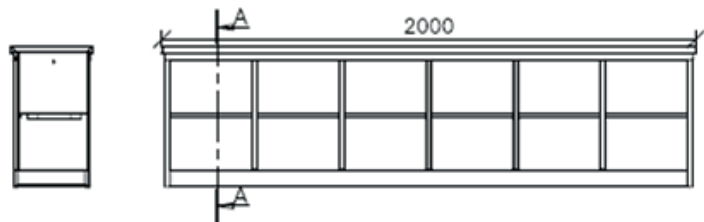

X7007
X7007PE (polyethylene)
1 side with 12 compartments
mm 2000 x 300 x 525 H