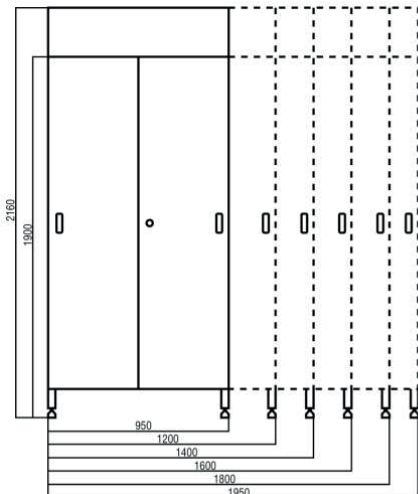

SLIDING DOOR STORAGE CUPBOARDS DISPENSERS

1,0 mm thick stainless steel brushed 2J finish (Scotch-Brite) structure, sliding doors closed with push-in key lock, adjustable shelves on stainless steel pegs, adjustable fixed feet. Lockers 1600 mm wide with internal vertical partition.

DUSTPROOF SL ANTING TOP

4 adjustable shelves

X6001	950 x 400 x 2160 H
X6002	950 x 500 x 2160 H
X6003	950 x 600 x 2160 H
X6004	950 x 700 x 2160 H
X6005	950 x 800 x 2160 H
X6006	1200 x 400 x 2160 H
X6007	1200 x 500 x 2160 H
X6008	1200 x 600 x 2160 H
X6009	1200 x 700 x 2160 H
X6010	1200 x 800 x 2160 H
X6011	1400 x 400 x 2160 H
X6012	1400 x 500 x 2160 H
X6013	1400 x 600 x 2160 H
X6014	1400 x 700 x 2160 H
X6015	1400 x 800 x 2160 H

4+4 adjustable shelves with vertical partition

X6016	1600 x 400 x 2160 H
X6017	1600 x 500 x 2160 H
X6018	1600 x 600 x 2160 H
X6019	1600 x 700 x 2160 H
X6020	1600 x 800 x 2160 H
X6021	1800 x 400 x 2160 H
X6022	1800 x 500 x 2160 H
X6023	1800 x 600 x 2160 H
X6024	1800 x 700 x 2160 H
X6025	1800 x 800 x 2160 H
X6026	1950 x 400 x 2160 H
X6027	1950 x 500 x 2160 H
X6028	1950 x 600 x 2160 H
X6029	1950 x 700 x 2160 H
X6030	1950 x 800 x 2160 H