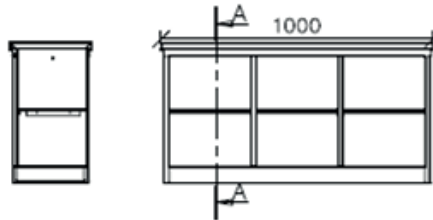

REINFORCED STAINLESS STEEL SEAT or WHITE POLYETHYLENE SEAT

X7005
X7005PE (polyethylene)
1 side with 6 compartments
mm 1000 x 300 x 525 H