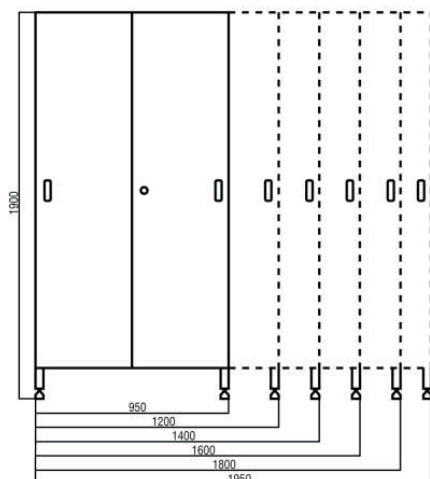

SLIDING DOOR STORAGE CUPBOARDS DISPENSERS

1,0 mm thick stainless steel brushed 2J finish (Scotch-Brite) structure, sliding doors closed with push-in key lock, adjustable shelves on stainless steel pegs, adjustable fixed feet. Lockers 1600 mm wide with internal vertical partition.

FLAT TOP

4 adjustable shelves

X6031	950 x 400 x 1900 H
X6032	950 x 500 x 1900 H
X6033	950 x 600 x 1900 H
X6034	950 x 700 x 1900 H
X6035	950 x 800 x 1900 H
X6036	1200 x 400 x 1900 H
X6037	1200 x 500 x 1900 H
X6038	1200 x 600 x 1900 H
X6039	1200 x 700 x 1900 H
X6040	1200 x 800 x 1900 H
X6041	1400 x 400 x 1900 H
X6042	1400 x 500 x 1900 H
X6043	1400 x 600 x 1900 H
X6044	1400 x 700 x 1900 H
X6045	1400 x 800 x 1900 H

4+4 adjustable shelves with vertical partition

X6046	1600 x 400 x 1900 H
X6047	1600 x 500 x 1900 H
X6048	1600 x 600 x 1900 H
X6049	1600 x 700 x 1900 H
X6050	1600 x 800 x 1900 H
X6051	1800 x 400 x 1900 H
X6052	1800 x 500 x 1900 H
X6053	1800 x 600 x 1900 H
X6054	1800 x 700 x 1900 H
X6055	1800 x 800 x 1900 H
X6056	1950 x 400 x 1900 H
X6057	1950 x 500 x 1900 H
X6058	1950 x 600 x 1900 H
X6059	1950 x 700 x 1900 H
X6060	1950 x 800 x 1900 H