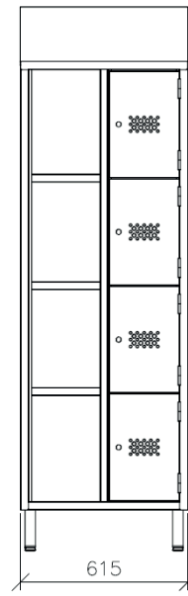

CHANGING
ROOM
LOCKERS

0,8 mm thick stainless steel brushed 2J finish (Scotch-Brite), dustproof slanting top, padlockable knob or key lock, adjustable screw on feet.

EASY MULTIPLE 4 TIER LOCKERS

X1E1-4
1 column, 4 tier (doors)
mm 325 x 400 x 1800 / 2000 H

X1E2-8
2 columns, 8 tier (doors)
mm 615 x 400 x 1800 / 2000 H

X1E3-12
3 columns, 12 tier (doors)
mm 910 x 400 x 1800 / 2000 H

X1E4-16
4 columns, 16 tier (doors)
mm 1200 x 400 x 1800 / 2000 H

Standard door ventilation

mm 400 deep