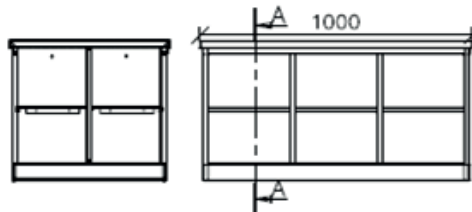

X7006
X7006PE PE (polyethylene)
2 sided with 6+6 compartments
mm 1000 x 600 x 525 H