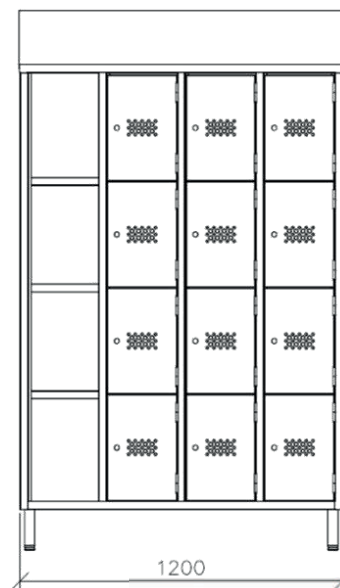

EASY MULTIPLE 4 TIER LOCKERS

X1E1-4
1 column, 4 tier (doors)
mm 325 x 400 x 1800 / 2000 H

X1E2-8
2 columns, 8 tier (doors)
mm 615 x 400 x 1800 / 2000 H

X1E3-12
3 columns, 12 tier (doors)
mm 910 x 400 x 1800 / 2000 H

X1E4-16
4 columns, 16 tier (doors)
mm 1200 x 400 x 1800 / 2000 H

Standard door ventilation

mm 400 deep

BROOM STORAGE CABINET
MOP STORAGE CABINET
EMPTY CABINETS

0,8 mm thick stainless steel brushed 2J finish (Scotch-Brite), dustproof slanting top, handle lock with key, adjustable screw on feet.
 One side for brooms/mops, one side for storage with shelves.