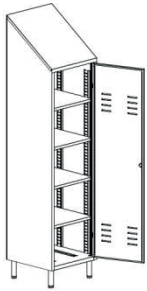

EMPTY - STANDARD

X2011
1 door, empty on the inside
mm 500 x 500 x 1800 / 2160 H

X2016
2 doors, empty on the inside
mm 950 x 500 x 1800 / 2160 H

mm 500 deep

EMPTY - C400

C2011E
1 door, empty on the inside
mm 500 x 400 x 1800 / 2000 H

C2016E
2 doors, empty on the inside
mm 950 x 400 x 1800 / 2000 H

mm 400 deep

STORAGE CUPBOARDS
 PC CUPBOARD
 BOOT STORAGE CUPBOARD

0,8 mm thick stainless steel brushed 2J finish (Scotch-Brite), dustproof slanting top, handle lock with key, 4 adjustable reinforced shelves, adjustable screw on feet.

STORAGE CUPBOARDS – STANDARD

X2004
 1 door, 4 adjustable shelves
 mm 500 x 500 x 1800 / 2160 H

X2003
 2 door, 4 adjustable shelves
 mm 950 x 500 x 1800 / 2160 H

X2017
 2 door, 4 adjustable shelves
 mm 1200 x 500 x 1800 / 2160 H