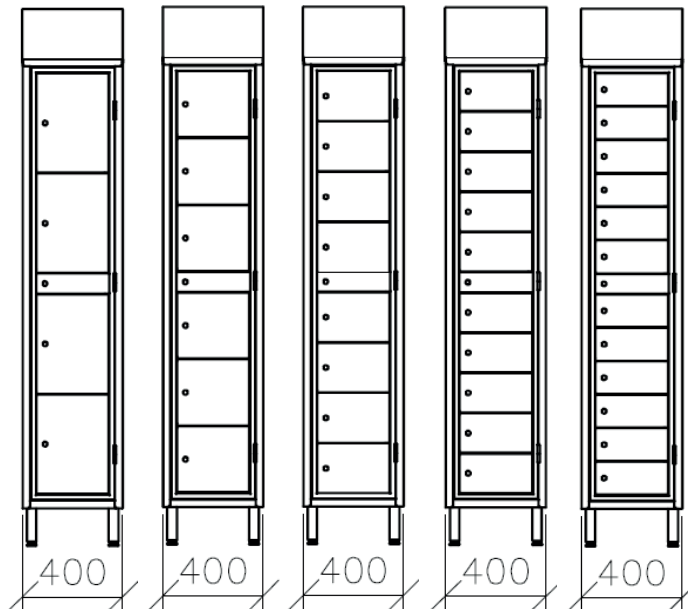

PIGEONHOLE LOCKERS
SIT-OVER PIGEONHOLE BENCHES
STAND-ALONE BENCHES

0,8 mm thick stainless steel brushed 2J finish (Scotch-Brite), dustproof slanting top, padlockable knob or key lock, adjustable screw on feet.
1 main tubular frame door and 4, 6, 8, 10, 12 sub doors.

PIGEONHOLE CLEAN CLOTHES DISTRIBUTION LOCKERS

X4000 -4
1 column, 1 + 4 doors
mm 400 x 400 x 1800 / 2160 H

X4000 -6
1 column, 1 + 6 doors
mm 400 x 400 x 1800 / 2160 H

X4000 -8
1 column, 1 + 8 doors
mm 400 x 400 x 1800 / 2160 H

X4000 -10
1 column, 1 + 10 doors
mm 400 x 400 x 1800 / 2160 H

X4000 -12
1 column, 1 + 12 doors
mm 400 x 400 x 1800 / 2160 H

mm 400 deep