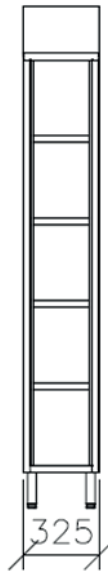

PIGEONHOLE LOCKERS – WITHOUT DOORS

X4007/05 -01
1 column, 5 compartments
mm 325 x 400 x 1950 / 2160 H

X4007/10 -01
2 columns, 10 compartments
mm 615 x 400 x 1950 / 2160 H