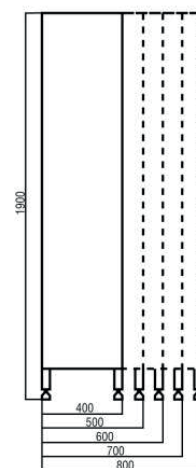

SLIDING DOOR STORAGE CUPBOARDS DISPENSERS

1,0 mm thick stainless steel brushed 2J finish (Scotch-Brite) structure, sliding doors closed with push-in key lock, adjustable shelves on stainless steel pegs, adjustable fixed feet. Lockers 1600 mm wide with internal vertical partition.

FLAT TOP

4 adjustable shelves

X6031	950 x 400 x 1900 H
X6032	950 x 500 x 1900 H
X6033	950 x 600 x 1900 H
X6034	950 x 700 x 1900 H
X6035	950 x 800 x 1900 H
X6036	1200 x 400 x 1900 H
X6037	1200 x 500 x 1900 H
X6038	1200 x 600 x 1900 H
X6039	1200 x 700 x 1900 H
X6040	1200 x 800 x 1900 H
X6041	1400 x 400 x 1900 H
X6042	1400 x 500 x 1900 H
X6043	1400 x 600 x 1900 H
X6044	1400 x 700 x 1900 H
X6045	1400 x 800 x 1900 H

4+4 adjustable shelves with vertical partition

X6046	1600 x 400 x 1900 H
X6047	1600 x 500 x 1900 H
X6048	1600 x 600 x 1900 H
X6049	1600 x 700 x 1900 H
X6050	1600 x 800 x 1900 H
X6051	1800 x 400 x 1900 H
X6052	1800 x 500 x 1900 H
X6053	1800 x 600 x 1900 H
X6054	1800 x 700 x 1900 H
X6055	1800 x 800 x 1900 H
X6056	1950 x 400 x 1900 H
X6057	1950 x 500 x 1900 H
X6058	1950 x 600 x 1900 H
X6059	1950 x 700 x 1900 H
X6060	1950 x 800 x 1900 H