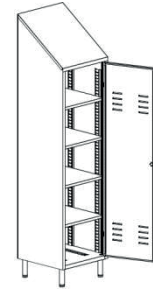

C2016E
2 doors, empty on the inside
mm 950 x 400 x 1800 / 2000 H

mm 400 deep

STORAGE CUPBOARDS
 PC CUPBOARD
 BOOT STORAGE CUPBOARD

0,8 mm thick stainless steel brushed 2J finish (Scotch-Brite), dustproof slanting top, handle lock with key, 4 adjustable reinforced shelves, adjustable screw on feet.

STORAGE CUPBOARDS – STANDARD

X2004
 1 door, 4 adjustable shelves
 mm 500 x 500 x 1800 / 2160 H

X2003
 2 door, 4 adjustable shelves
 mm 950 x 500 x 1800 / 2160 H

X2017
 2 door, 4 adjustable shelves
 mm 1200 x 500 x 1800 / 2160 H

X2018
 2 door, 4 adjustable shelves
 mm 1400 x 500 x 1800 / 2160 H

mm 500 deep

STORAGE CUPBOARDS
PC CUPBOARD
BOOT STORAGE CUPBOARD

0,8 mm thick stainless steel brushed 2J finish (Scotch-Brite), dustproof slanting top, handle lock with key, 4 adjustable reinforced shelves, adjustable screw on feet.