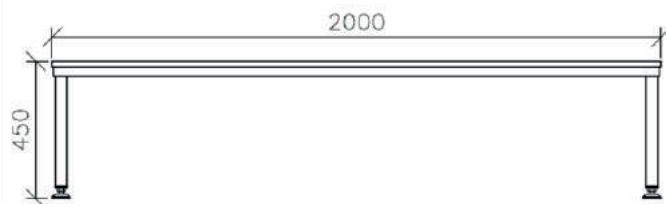

40 x 40 mm stainless steel structure, reinforced 1.0 mm stainless steel seat.
 Adjustable feet.

STAND -ALONE BENCH

X7001
 4 legs
 mm 1000 x 400 x 450 H

X7002
 4 legs
 mm 1500 x 400 x 450 H

X7003
 4 legs
 mm 2000 x 400 x 450 H