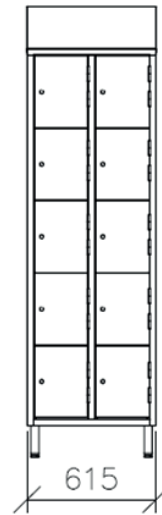

PIGEONHOLE LOCKERS
SIT-OVER PIGEONHOLE BENCHES
STAND-ALONE BENCHES

0,8 mm thick stainless steel brushed 2J finish (Scotch-Brite), dustproof slanting top, padlockable knob or key lock, doors with ventilation slots, adjustable screw on feet.

PIGEONHOLE LOCKERS – WITH DOORS

X4007/05 -02
1 column, 5 doors
mm 325 x 400 x 1950 / 2160 H

X4007/10 -02
2 columns, 10 doors
mm 615 x 400 x 1950 / 2160 H

X4007/15 -02
3 columns, 15 doors
mm 910 x 400 x 1950 / 2160 H

X4007/20 -02
4 columns, 20 doors
mm 1200 x 400 x 1950 / 2160 H

mm 400 deep