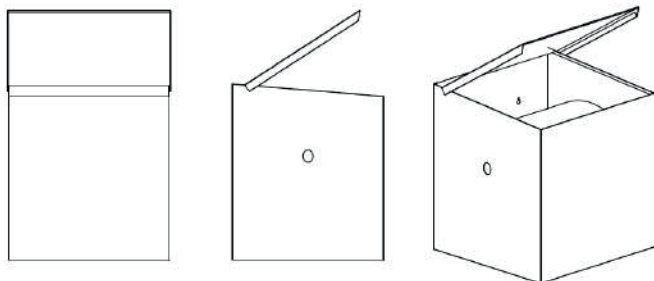

D003 – paper roll 300 dispenser
mm 375 x 350 x 440 H