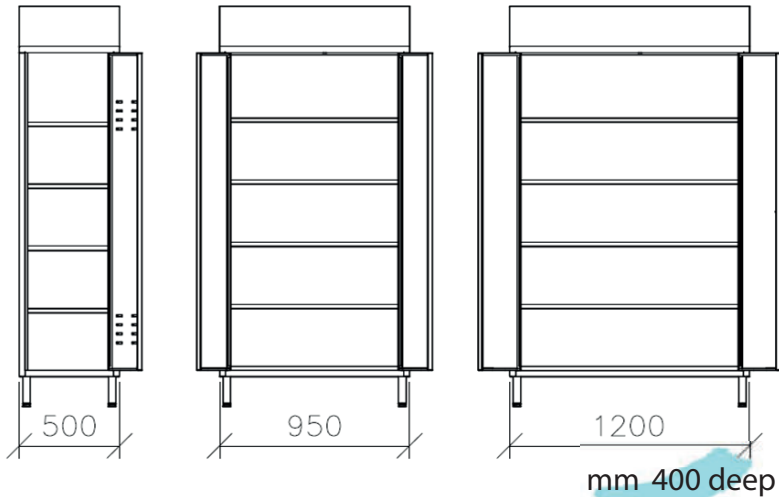

STORAGE CUPBOARDS – STANDARD

X2004
 1 door, 4 adjustable shelves
 mm 500 x 500 x 1800 / 2160 H

X2003
 2 door, 4 adjustable shelves
 mm 950 x 500 x 1800 / 2160 H

X2017
 2 door, 4 adjustable shelves
 mm 1200 x 500 x 1800 / 2160 H

X2018
 2 door, 4 adjustable shelves
 mm 1400 x 500 x 1800 / 2160 H

mm 500 deep

STORAGE CUPBOARDS
PC CUPBOARD
BOOT STORAGE CUPBOARD

0,8 mm thick stainless steel brushed 2J finish (Scotch-Brite), dustproof slanting top, handle lock with key, 4 adjustable reinforced shelves, adjustable screw on feet.

STORAGE CUPBOARDS - C400

C004E
1 door, 4 adjustable shelves
mm 500 x 400 x 1800 / 2000 H

C003E
2 door, 4 adjustable shelves
mm 950 x 400 x 1800 / 2000 H

C017E
2 door, 4 adjustable shelves
mm 1200 x 400 x 1800 / 2000 H