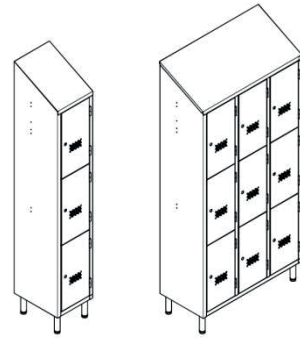

X1E1-2
 1 column, 2 tier (doors)
 mm 325 x 400 x 1800 / 2000 H

X1E2-4
 2 columns, 4 tier (doors)
 mm 615 x 400 x 1800 / 2000 H

X1E3-6
 3 columns, 6 tier (doors)
 mm 910 x 400 x 1800 / 2000 H

X1E4-8
 4 columns, 8 tier (doors)
 mm 1200 x 400 x 1800 / 2000 H

X1E4-10
 5 columns, 10 tier (doors)
 mm 1200 x 400 x 1800 / 2000 H

mm 400 deep

CHANGING ROOM LOCKERS

0,8 mm thick stainless steel brushed 2J finish (Scotch-Brite), airtight slanting top, padlockable knob or key lock, adjustable screw on feet.

EASY MULTIPLE 3 TIER LOCKERS

X1E1-3
1 column, 3 tier (doors)
mm 325 x 400 x 1800 / 2000 H

X1E2-6
2 columns, 6 tier (doors)
mm 615 x 400 x 1800 / 2000 H

X1E3-9
3 columns, 9 tier (doors)
mm 910 x 400 x 1800 / 2000 H