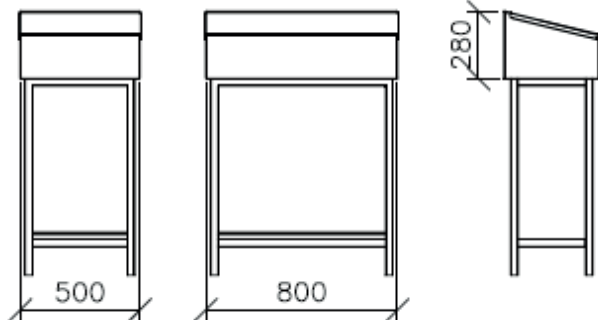

On pedestal, non-lockable lid
mm 800 x 400 x 1150 H

X4105

For wall mounting, 1 drawer
mm 500 x 400 x 280 H

X4106

For wall mounting, 1 drawer
mm 800 x 400 x 280 H

X4107

On pedestal, 1 drawer
mm 500 x 400 x 1150 H

X4108

On pedestal, 1 drawer
mm 800 x 400 x 1150 H

mm 400 deep

STAND-UP DESKS

CHEST OF DRAWERS

0,8 mm thick stainless steel brushed 2J finish (Scotch-Brite), dustproof slanting top, with 4, 5 or 6 drawers closed with key lock, adjustable screw on feet or on 4 wheels (front 2 with breaks) as an option.