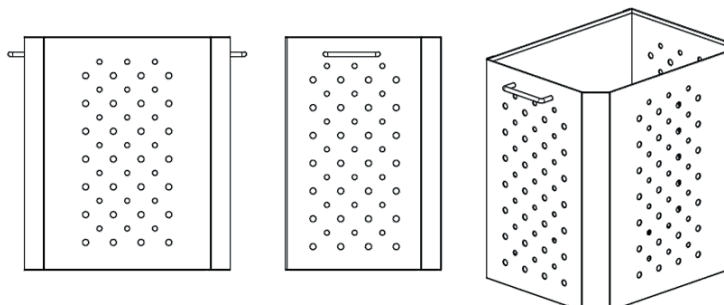

D006 – document holder
mm 250 x 140 x 280 H