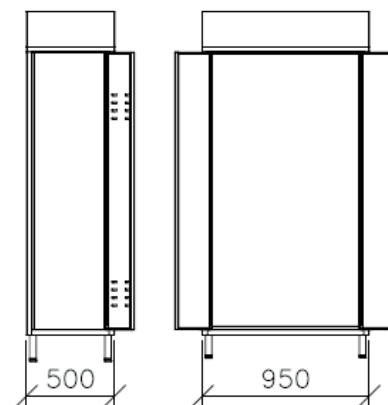

EMPTY - STANDARD

X2011
1 door, empty on the inside
mm 500 x 500 x 1800 / 2160 H

X2016
2 doors, empty on the inside
mm 950 x 500 x 1800 / 2160 H

mm 500 deep

EMPTY - C400

C2011E
1 door, empty on the inside
mm 500 x 400 x 1800 / 2000 H

C2016E
2 doors, empty on the inside
mm 950 x 400 x 1800 / 2000 H

mm 400 deep

STORAGE CUPBOARDS
 PC CUPBOARD
 BOOT STORAGE CUPBOARD

0,8 mm thick stainless steel brushed 2J finish (Scotch-Brite), dustproof slanting top, handle lock with key, 4 adjustable reinforced shelves, adjustable screw on feet.

STORAGE CUPBOARDS – STANDARD

X2004
 1 door, 4 adjustable shelves
 mm 500 x 500 x 1800 / 2160 H

X2003
 2 door, 4 adjustable shelves
 mm 950 x 500 x 1800 / 2160 H

X2017
 2 door, 4 adjustable shelves
 mm 1200 x 500 x 1800 / 2160 H