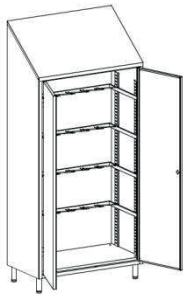

STORAGE CUPBOARDS – STANDARD

X2004
 1 door, 4 adjustable shelves
 mm 500 x 500 x 1800 / 2160 H

X2003
 2 door, 4 adjustable shelves
 mm 950 x 500 x 1800 / 2160 H

X2017
 2 door, 4 adjustable shelves
 mm 1200 x 500 x 1800 / 2160 H

X2018
 2 door, 4 adjustable shelves
 mm 1400 x 500 x 1800 / 2160 H

mm 500 deep

STORAGE CUPBOARDS
PC CUPBOARD
BOOT STORAGE CUPBOARD

0,8 mm thick stainless steel brushed 2J finish (Scotch-Brite), dustproof slanting top, handle lock with key, 4 adjustable reinforced shelves, adjustable screw on feet.

STORAGE CUPBOARDS - C400

C004E
1 door, 4 adjustable shelves
mm 500 x 400 x 1800 / 2000 H

C003E
2 door, 4 adjustable shelves
mm 950 x 400 x 1800 / 2000 H

C017E
2 door, 4 adjustable shelves
mm 1200 x 400 x 1800 / 2000 H

PC CUPBOARD

X2003-PC
2 doors, 1 drawer for keyboard
mm 600 x 520 x 1800 H

STORAGE CUPBOARDS
 PC CUPBOARD
 BOOT STORAGE CUPBOARD

0,8 mm thick stainless steel brushed 2J finish (Scotch-Brite), dustproof slanting top, handle lock with key, adjustable boot racks, adjustable screw on feet.