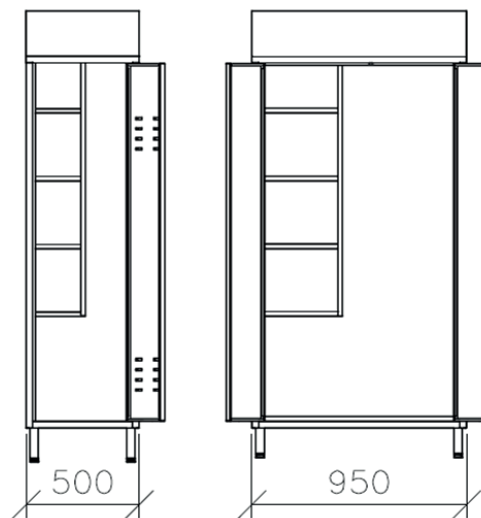

C2012E
 2 doors, internal vertical partition
 mm 950 x 400 x 1800 / 2000 H

mm 400 deep

BROOM STORAGE CABINET
MOP STORAGE CABINET
EMPTY CABINETS

0,8 mm thick stainless steel brushed 2J finish (Scotch-Brite), dustproof slanting top, handle lock with key, adjustable screw on feet. Inside empty but with side shelf support racks for eventual shelf positioning.