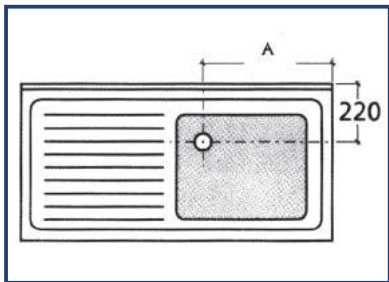

TECHNICAL DIAGRAM CONNECTING SINKS

- SINKS WITH BOWLS DEPTH. 250 **H=350**
- SINKS WITH BOWLS DEPTH. 300 **H=330**
- SINKS WITH BOWLS DEPTH. 330 **H=310**
- SINKS WITH BOWLS DEPTH. 380 **H=290**

SINGLE BOWL SINKS
 100+SINK SIZE DIFFERENCE - BOWL SIZE

EXAMPLE: SINK 500X600 WITH BOWL

SINK WITH 1 BOWL + DRIPPING
A= UNIT SINK SIZE - 20 mm

SINK WITH TWO BOWLS
A= (SINK WIDTH / 2) - 120 mm

TECHNICAL DIAGRAM CONNECTING SINKS

SINK WITH TWO BOWLS + DRIPPING UNIT
A= SINK SIZE - 20 mm