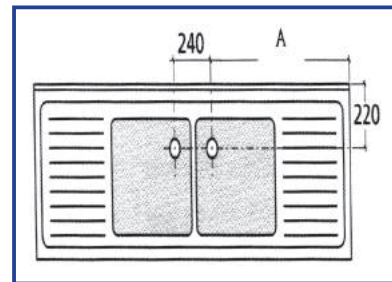

SINK WITH TWO BOWLS + TWO DRIPPING UNITS
A= SINK WIDTH /2)-120 mm