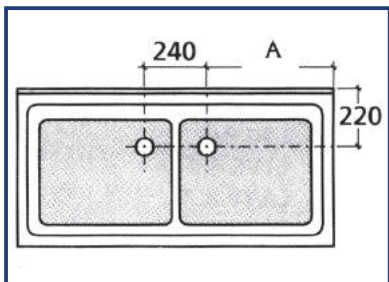

ARTICLE WITH TWO BOWLS	SINKS DIMENSIONS	BOWL DIMENSIONS
00LA20/72VS75GDX-SX	2000x700x850h	700x500x380h
00LA21/72VS75GDX-SX	2100x700x850h	700x500x380h
00LA22/72VS85GDX-SX	2200x700x850h	800x500x380h
00LA24/72VS85GDX-SX	2400x700x850h	800x500x380h
00LA25/72VS85GDX-SX	2500x700x850h	800x500x380h
00LA26/72VS85GDX-SX	2600x700x850h	800x500x380h
00LA27/72VS85GDX-SX	2700x700x850h	800x500x380h
00LA28/72VS85GDX-SX	2800x700x850h	800x500x380h
00LA20/82VS76GDX-SX	2000x800x850h	700x600x380h
00LA21/82VS76GDX-SX	2100x800x850h	700x600x380h
00LA24/82VS86GDX-SX	2400x800x850h	800x600x380h
00LA25/82VS86GDX-SX	2500x800x850h	800x600x380h
00LA26/82VS86GDX-SX	2600x800x850h	800x600x380h
00LA27/82VS86GDX-SX	2700x800x850h	800x600x380h

TECHNICAL DIAGRAM CONNECTING SINKS

- SINKS WITH BOWLS DEPTH. 250 **H=350**
- SINKS WITH BOWLS DEPTH. 300 **H=330**
- SINKS WITH BOWLS DEPTH. 330 **H=310**
- SINKS WITH BOWLS DEPTH. 380 **H=290**

SINGLE BOWL SINKS
 100+SINK SIZE DIFFERENCE - BOWL SIZE

EXAMPLE: SINK 500X600 WITH BOWL

SINK WITH 1 BOWL + DRIPPING
A= UNIT SINK SIZE - 20 mm

SINK WITH TWO BOWLS
A= (SINK WIDTH / 2) - 120 mm

TECHNICAL DIAGRAM CONNECTING SINKS

SINK WITH TWO BOWLS + DRIPPING UNIT
A= SINK SIZE - 20 mm