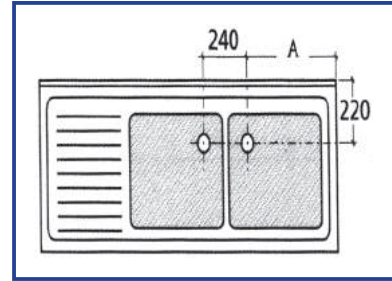

TECHNICAL DIAGRAM CONNECTING SINKS

- SINKS WITH BOWLS DEPTH. 250 **H=350**
- SINKS WITH BOWLS DEPTH. 300 **H=330**
- SINKS WITH BOWLS DEPTH. 330 **H=310**
- SINKS WITH BOWLS DEPTH. 380 **H=290**

SINGLE BOWL SINKS
 100+SINK SIZE DIFFERENCE - BOWL SIZE

EXAMPLE: SINK 500X600 WITH BOWL

SINK WITH 1 BOWL + DRIPPING
A= UNIT SINK SIZE - 20 mm

SINK WITH TWO BOWLS
A= (SINK WIDTH / 2) - 120 mm

TECHNICAL DIAGRAM CONNECTING SINKS

SINK WITH TWO BOWLS + DRIPPING UNIT
A= SINK SIZE - 20 mm