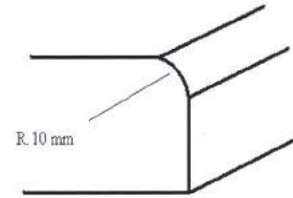

ACCESSORIES FOR TABLES

HEIGHT OF TABLES 900 CM WITH EXTRA LONG FOOT

DESCRIPTION	ARTICLE
4 WHEELS STAINLESS STEEL SUPPORT KIT 2 OF WHICH WITH BRAKE	00KR1
4 WHEELS KIT WITH PLASTIC/ GALVANIZED SUPPORT 2 OF WHICH WITH BRAKE	00KR2F
FRONT RADIUSED EDGE	00BR
TWO - SIZED RADIUSED EDGE	00BR2
ANGULAR BEVEL ON TOP FLOOR	00SMA
RECTANGULAR BEVEL ON TOP FLOOR	00SMR
CABLE PASSAGE HOLE ON TOP FLOOR	00FPC
WASTE DISPOSAL HOLE (WITH 235 mm DIAMETER RUBBER RING)	00FSB
SHOWCASE TYPE LOCK KIT FOR CABINET TABLE	00KTSRT