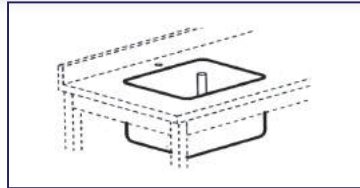

ACCESSORIES FOR TABLES

BOWL DIM. 400X400 WELDED ON THE TOP	00VS44
BOWL DIM. 500X400 WELDED ON THE TOP	00VS54
BOWL DIM. 500X500 WELDED ON THE TOP	00VS55
ROUND BOWL DIAM. 300 WELDED ON THE TOP	00VS3
ROUND BOWL DIAM. 420 WELDED ON THE TOP	00VS42
1 DRAWER MODULE FOR OPEN TABLE DEPTH 500 DIM 400X465X200	00CTL45
2 DRAWERS MODULE FOR OPEN TABLES DEPTH 500 DIM 400X465X530	00CTL245
3 DRAWERS MODULE FOR OPEN TABLES DEPTH 500 DIM 400X465X530	00CTL345
1 DRAWER MODULE FOR OPEN TABLE DEPTH 600 DIM 400X465X200	00CTL46
2 DRAWERS MODULE FOR OPEN TABLES DEPTH 600 DIM 400X465X530	00CTL246
3 DRAWERS MODULE FOR OPEN TABLES DEPTH 600 DIM 400X465X530	00CTL346
1 DRAWER MODULE FOR OPEN TABLE DEPTH 700 DIM 400X665X200	00CTL47
2 DRAWERS MODULE FOR OPEN TABLES DEPTH 700 DIM 400X665X530	00CTL247
3 DRAWERS MODULE FOR OPEN TABLES DEPTH 700 DIM 400X665X530	00CTL347
1 DRAWER MODULE FOR OPEN TABLE DEPTH 800 DIM 400X765X200	00CTL48
2 DRAWERS MODULE FOR OPEN TABLES DEPTH 800 DIM 400X765X530	00CTL248
3 DRAWERS MODULE FOR OPEN TABLES DEPTH 800 DIM 400X765X530	00CTL348