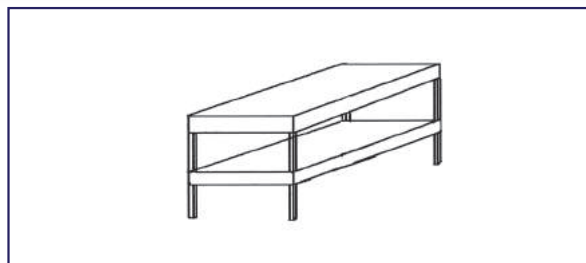

**BRIDGE SHELVES ON SUPPORTS ON TABLES
(COMPLETE WITH ANGULAR BRACKETS FOR FIXING)**

ARTICLE	DIMENSIONS
00RLP10/25	1000x250x600
00RLP11/25	1100x250x600
00RLP12/25	1200x250x600
00RLP13/25	1300x250x600
00RLP14/25	1400x250x600
00RLP15/25	1500x250x600
00RLP16/25	1600x250x600
00RLP17/25	1700x250x600
00RLP18/25	1800x250x600
00RLP19/25	1900x250x600
00RLP20/25	2000x250x600
00RLP10/30	1000x300x600
00RLP11/30	1100x300x600
00RLP12/30	1200x300x600
00RLP13/30	1300x300x600
00RLP14/30	1400x300x600
00RLP15/30	1500x300x600
00RLP16/30	1600x300x600
00RLP17/30	1700x300x600
00RLP18/30	1800x300x600
00RLP19/30	1900x300x600
00RLP20/30	2000x300x600
00RLP10/35	1000x350x600
00RLP11/35	1100x350x600
00RLP12/35	1200x350x600
00RLP13/35	1300x350x600
00RLP14/35	1400x350x600
00RLP15/35	1500x350x600
00RLP16/35	1600x350x600
00RLP17/35	1700x350x600
00RLP18/35	1800x350x600
00RLP19/35	1900x350x600
00RLP20/35	2000x350x600
00RLP10/40	1000x400x600
00RLP11/40	1100x400x600
00RLP12/40	1200x400x600
00RLP13/40	1300x400x600
00RLP14/40	1400x400x600
00RLP15/40	1500x400x600
00RLP16/40	1600x400x600
00RLP17/40	1700x400x600
00RLP18/40	1800x400x600
00RLP19/40	1900x400x600
00RLP20/40	2000x400x600

ARTICLE WITH UPSTAND	DIMENSIONS
00RLP210/25	1000x250x600
00RLP211/25	1100x250x600
00RLP212/25	1200x250x600
00RLP213/25	1300x250x600
00RLP214/25	1400x250x600
00RLP215/25	1500x250x600
00RLP216/25	1600x250x600
00RLP217/25	1700x250x600
00RLP218/25	1800x250x600
00RLP219/25	1900x250x600
00RLP220/25	2000x250x600
00RLP210/30	1000x300x600
00RLP211/30	1100x300x600
00RLP212/30	1200x300x600
00RLP213/30	1300x300x600
00RLP214/30	1400x300x600
00RLP215/30	1500x300x600
00RLP216/30	1600x300x600
00RLP217/30	1700x300x600
00RLP218/30	1800x300x600
00RLP219/30	1900x300x600
00RLP220/30	2000x300x600
00RLP210/35	1000x350x600
00RLP211/35	1100x350x600
00RLP212/35	1200x350x600
00RLP213/35	1300x350x600
00RLP214/35	1400x350x600
00RLP215/35	1500x350x600
00RLP216/35	1600x350x600
00RLP217/35	1700x350x600
00RLP218/35	1800x350x600
00RLP219/35	1900x350x600
00RLP220/35	2000x350x600
00RLP210/40	1000x400x600
00RLP211/40	1100x400x600
00RLP212/40	1200x400x600
00RLP213/40	1300x400x600
00RLP214/40	1400x400x600
00RLP215/40	1500x400x600
00RLP216/40	1600x400x600
00RLP217/40	1700x400x600
00RLP218/40	1800x400x600
00RLP219/40	1900x400x600
00RLP220/40	2000x400x600