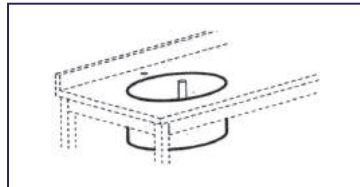

ACCESSORIES FOR TABLES

BOWL DIM. 400X400 WELDED ON THE TOP	00VS44
BOWL DIM. 500X400 WELDED ON THE TOP	00VS54
BOWL DIM. 500X500 WELDED ON THE TOP	00VS55
ROUND BOWL DIAM. 300 WELDED ON THE TOP	00VS3
ROUND BOWL DIAM. 420 WELDED ON THE TOP	00VS42
1 DRAWER MODULE FOR OPEN TABLE DEPTH 500 DIM 400X465X200	00CTL45
2 DRAWERS MODULE FOR OPEN TABLES DEPTH 500 DIM 400X465X530	00CTL245
3 DRAWERS MODULE FOR OPEN TABLES DEPTH 500 DIM 400X465X530	00CTL345
1 DRAWER MODULE FOR OPEN TABLE DEPTH 600 DIM 400X465X200	00CTL46
2 DRAWERS MODULE FOR OPEN TABLES DEPTH 600 DIM 400X465X530	00CTL246
3 DRAWERS MODULE FOR OPEN TABLES DEPTH 600 DIM 400X465X530	00CTL346
1 DRAWER MODULE FOR OPEN TABLE DEPTH 700 DIM 400X665X200	00CTL47
2 DRAWERS MODULE FOR OPEN TABLES DEPTH 700 DIM 400X665X530	00CTL247
3 DRAWERS MODULE FOR OPEN TABLES DEPTH 700 DIM 400X665X530	00CTL347
1 DRAWER MODULE FOR OPEN TABLE DEPTH 800 DIM 400X765X200	00CTL48
2 DRAWERS MODULE FOR OPEN TABLES DEPTH 800 DIM 400X765X530	00CTL248
3 DRAWERS MODULE FOR OPEN TABLES DEPTH 800 DIM 400X765X530	00CTL348