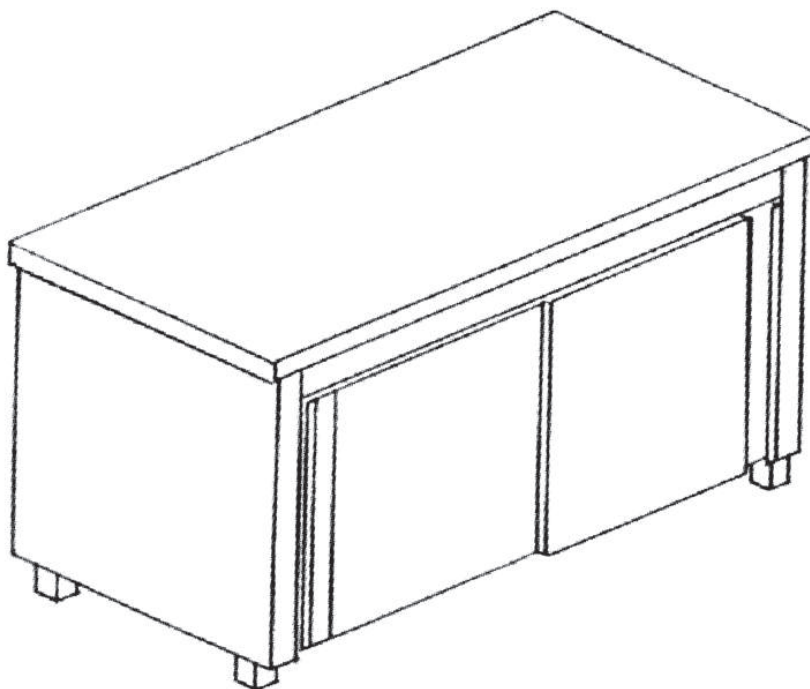

**STAINLESS STEEL TABLES WITH SLIDING DOORS
PASS THROW (ON TWO FRONTS) *SERIES 500-600-700-800***

ARTICLE	DIMENSIONS
00TLSP10/5	1000x500x850
00TLSP11/5	1100x500x850
00TLSP12/5	1200x500x850
00TLSP13/5	1300x500x850
00TLSP14/5	1400x500x850
00TLSP15/5	1500x500x850
00TLSP16/5	1600x500x850
00TLSP17/5	1700x500x850
00TLSP18/5	1800x500x850
00TLSP19/5	1900x500x850
00TLSP20/5	2000x500x850
00TLSP10/6	1000x600x850
00TLSP11/6	1100x600x850
00TLSP12/6	1200x600x850
00TLSP13/6	1300x600x850
00TLSP14/6	1400x600x850
00TLSP15/6	1500x600x850
00TLSP16/6	1600x600x850
00TLSP17/6	1700x600x850
00TLSP18/6	1800x600x850
00TLSP19/6	1900x600x850
00TLSP20/6	2000x600x850

ARTICLE	DIMENSIONS
00TLSP10/7	1000x700x850
00TLSP11/7	1100x700x850
00TLSP12/7	1200x700x850
00TLSP13/7	1300x700x850
00TLSP14/7	1400x700x850
00TLSP15/7	1500x700x850
00TLSP16/7	1600x700x850
00TLSP17/7	1700x700x850
00TLSP18/7	1800x700x850
00TLSP19/7	1900x700x850
00TLSP20/7	2000x700x850
00TLSP10/8	1000x800x850
00TLSP11/8	1100x800x850
00TLSP12/8	1200x800x850
00TLSP13/8	1300x800x850
00TLSP14/8	1400x800x850
00TLSP15/8	1500x800x850
00TLSP16/8	1600x800x850
00TLSP17/8	1700x800x850
00TLSP18/8	1800x800x850
00TLSP19/8	1900x800x850
00TLSP20/8	2000x800x850