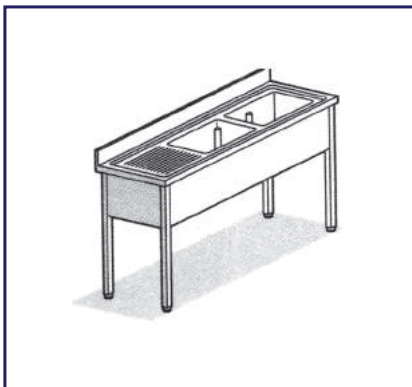

ARTICOLO A 2 VASCHE	DIMENSIONI LAVELLO	DIMENSIONI VASCA
00LG20/62VS75GDX-SX	2000x600x850h	700x500x380h
00LG21/62VS75GDX-SX	2100x600x850h	700x500x380h
00LG22/62VS85GDX-SX	2200x600x850h	800x500x380h
00LG24/62VS85GDX-SX	2400x600x850h	800x500x380h
00LG25/62VS85GDX-SX	2500x600x850h	800x500x380h
00LG26/62VS85GDX-SX	2600x600x850h	800x500x380h
00LG27/62VS85GDX-SX	2700x600x850h	800x500x380h
00LG28/62VS85GDX-SX	2800x600x850h	800x500x380h
00LG20/72VS75GDX-SX	2000x700x850h	700x500x380h
00LG21/72VS75GDX-SX	2100x700x850h	700x500x380h
00LG22/72VS85GDX-SX	2200x700x850h	800x500x380h
00LG24/72VS85GDX-SX	2400x700x850h	800x500x380h
00LG25/72VS85GDX-SX	2500x700x850h	800x500x380h
00LG26/72VS85GDX-SX	2600x700x850h	800x500x380h
00LG27/72VS85GDX-SX	2700x700x850h	800x500x380h
00LG28/72VS85GDX-SX	2800x700x850h	800x500x380h
00LG20/82VS76GDX-SX	2000x800x850h	700x600x380h
00LG21/82VS76GDX-SX	2100x800x850h	700x600x380h
00LG24/82VS86GDX-SX	2400x800x850h	800x600x380h
00LG25/82VS86GDX-SX	2500x800x850h	800x600x380h
00LG26/82VS86GDX-SX	2600x800x850h	800x600x380h
00LG27/82VS86GDX-SX	2700x800x850h	800x600x380h